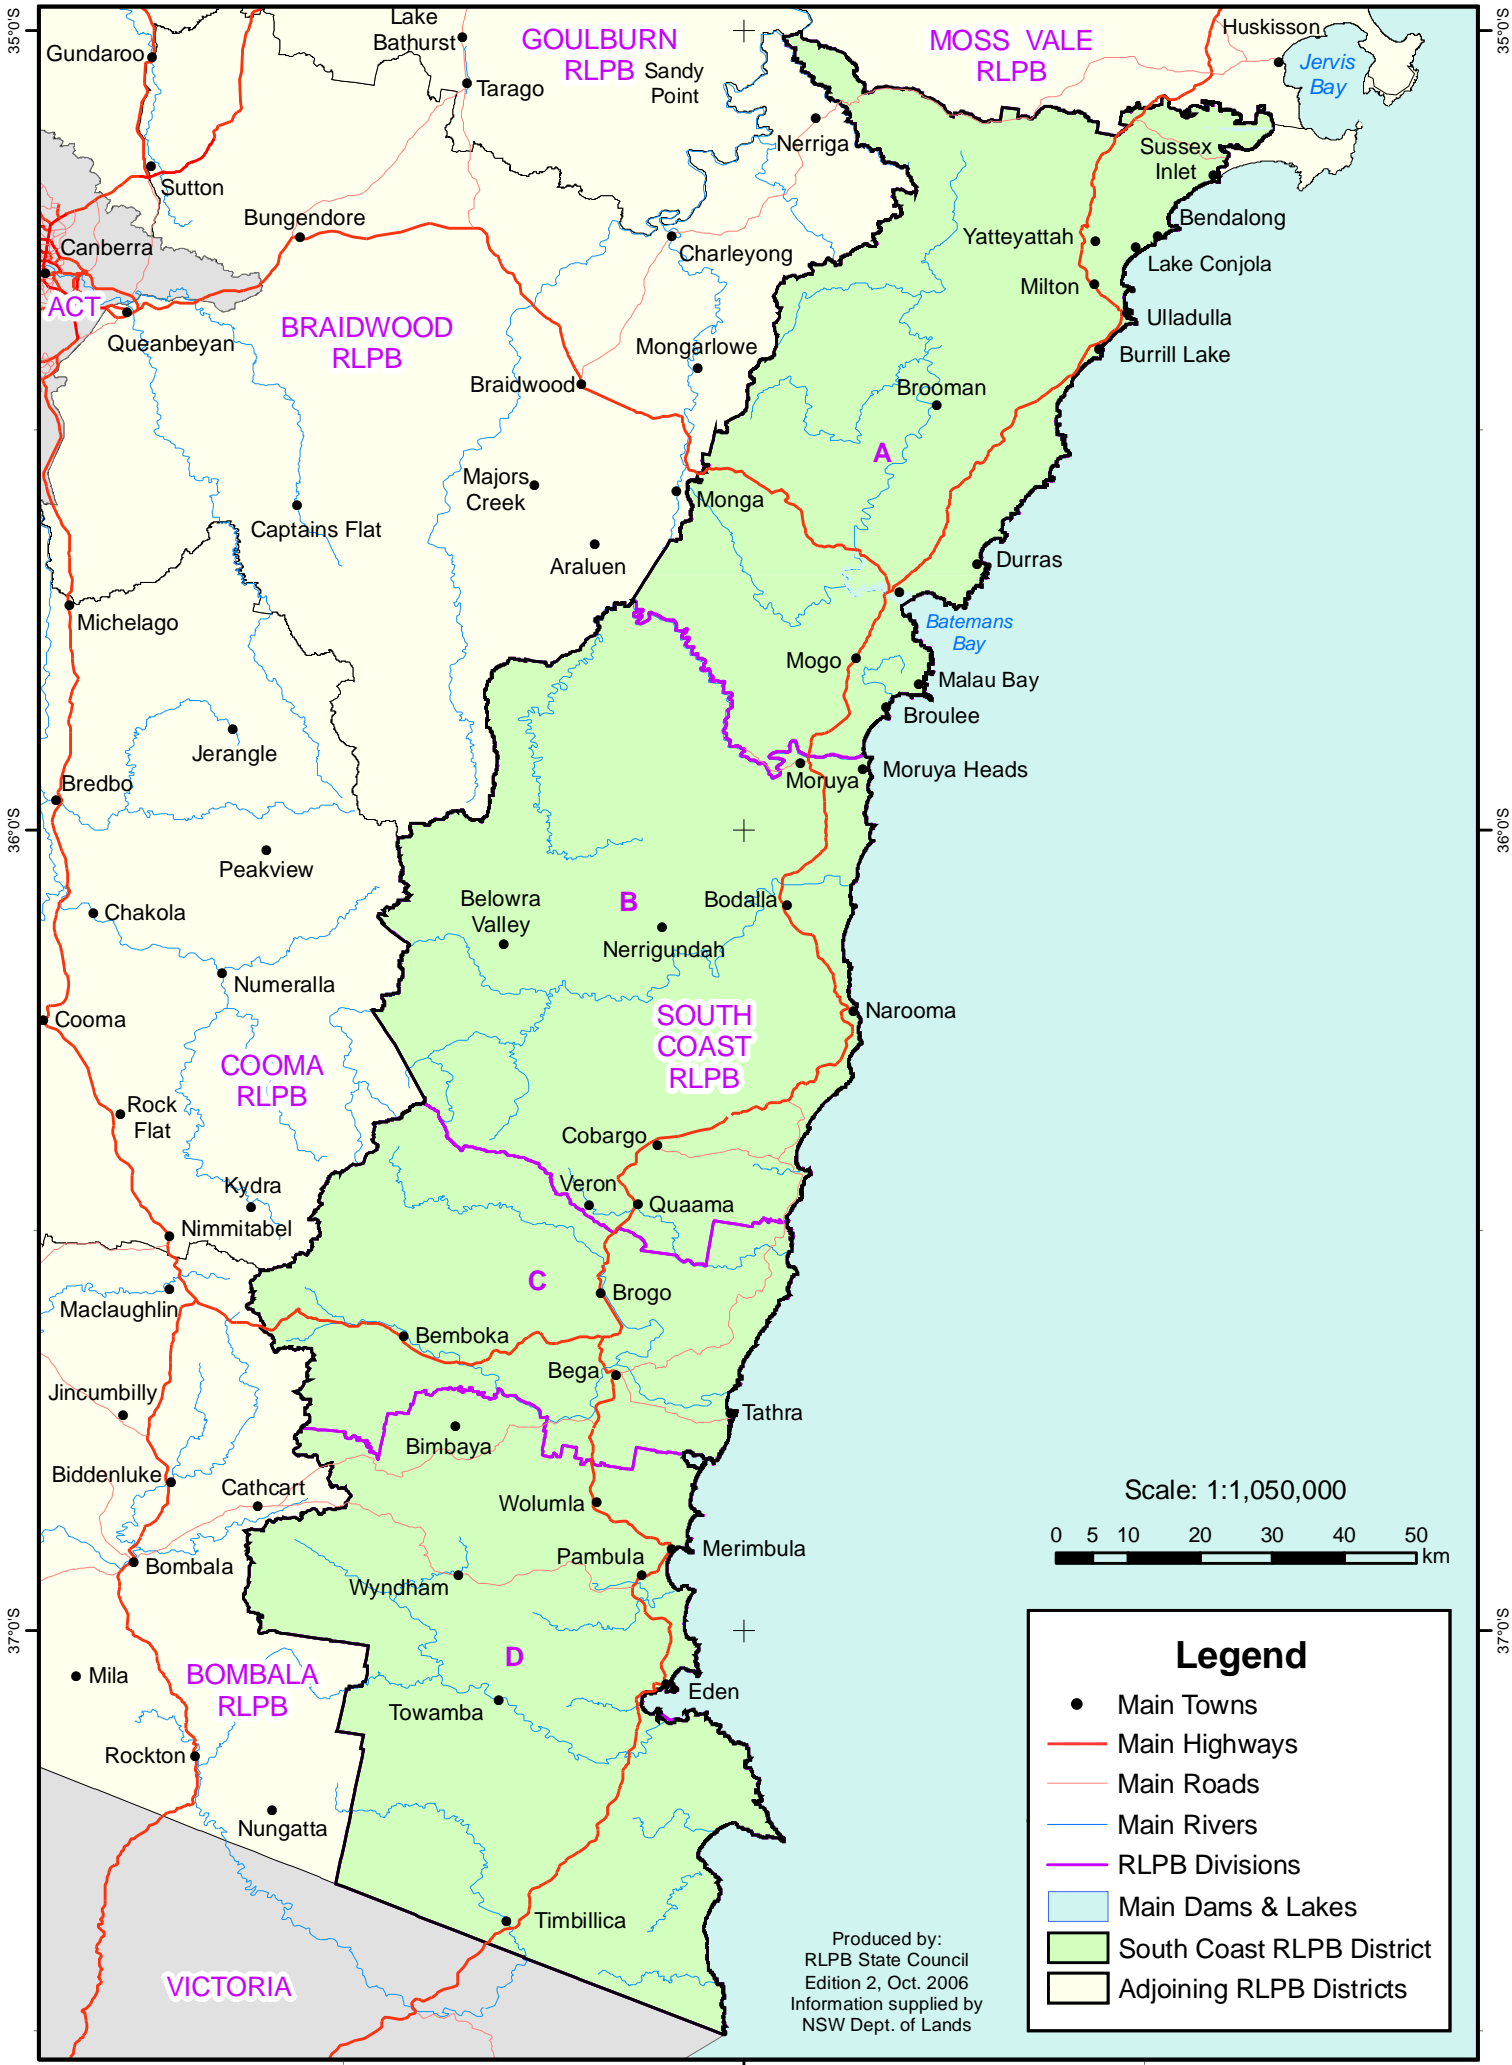

# South Coast Rural Lands Protection District

Produced by:  
 RLPB State Council  
 Edition 2, Oct. 2006  
 Information supplied by  
 NSW Dept. of Lands

### Legend

- Main Towns
- Main Highways
- Main Roads
- Main Rivers
- RLPB Divisions
- Main Dams & Lakes
- South Coast RLPB District
- Adjoining RLPB Districts