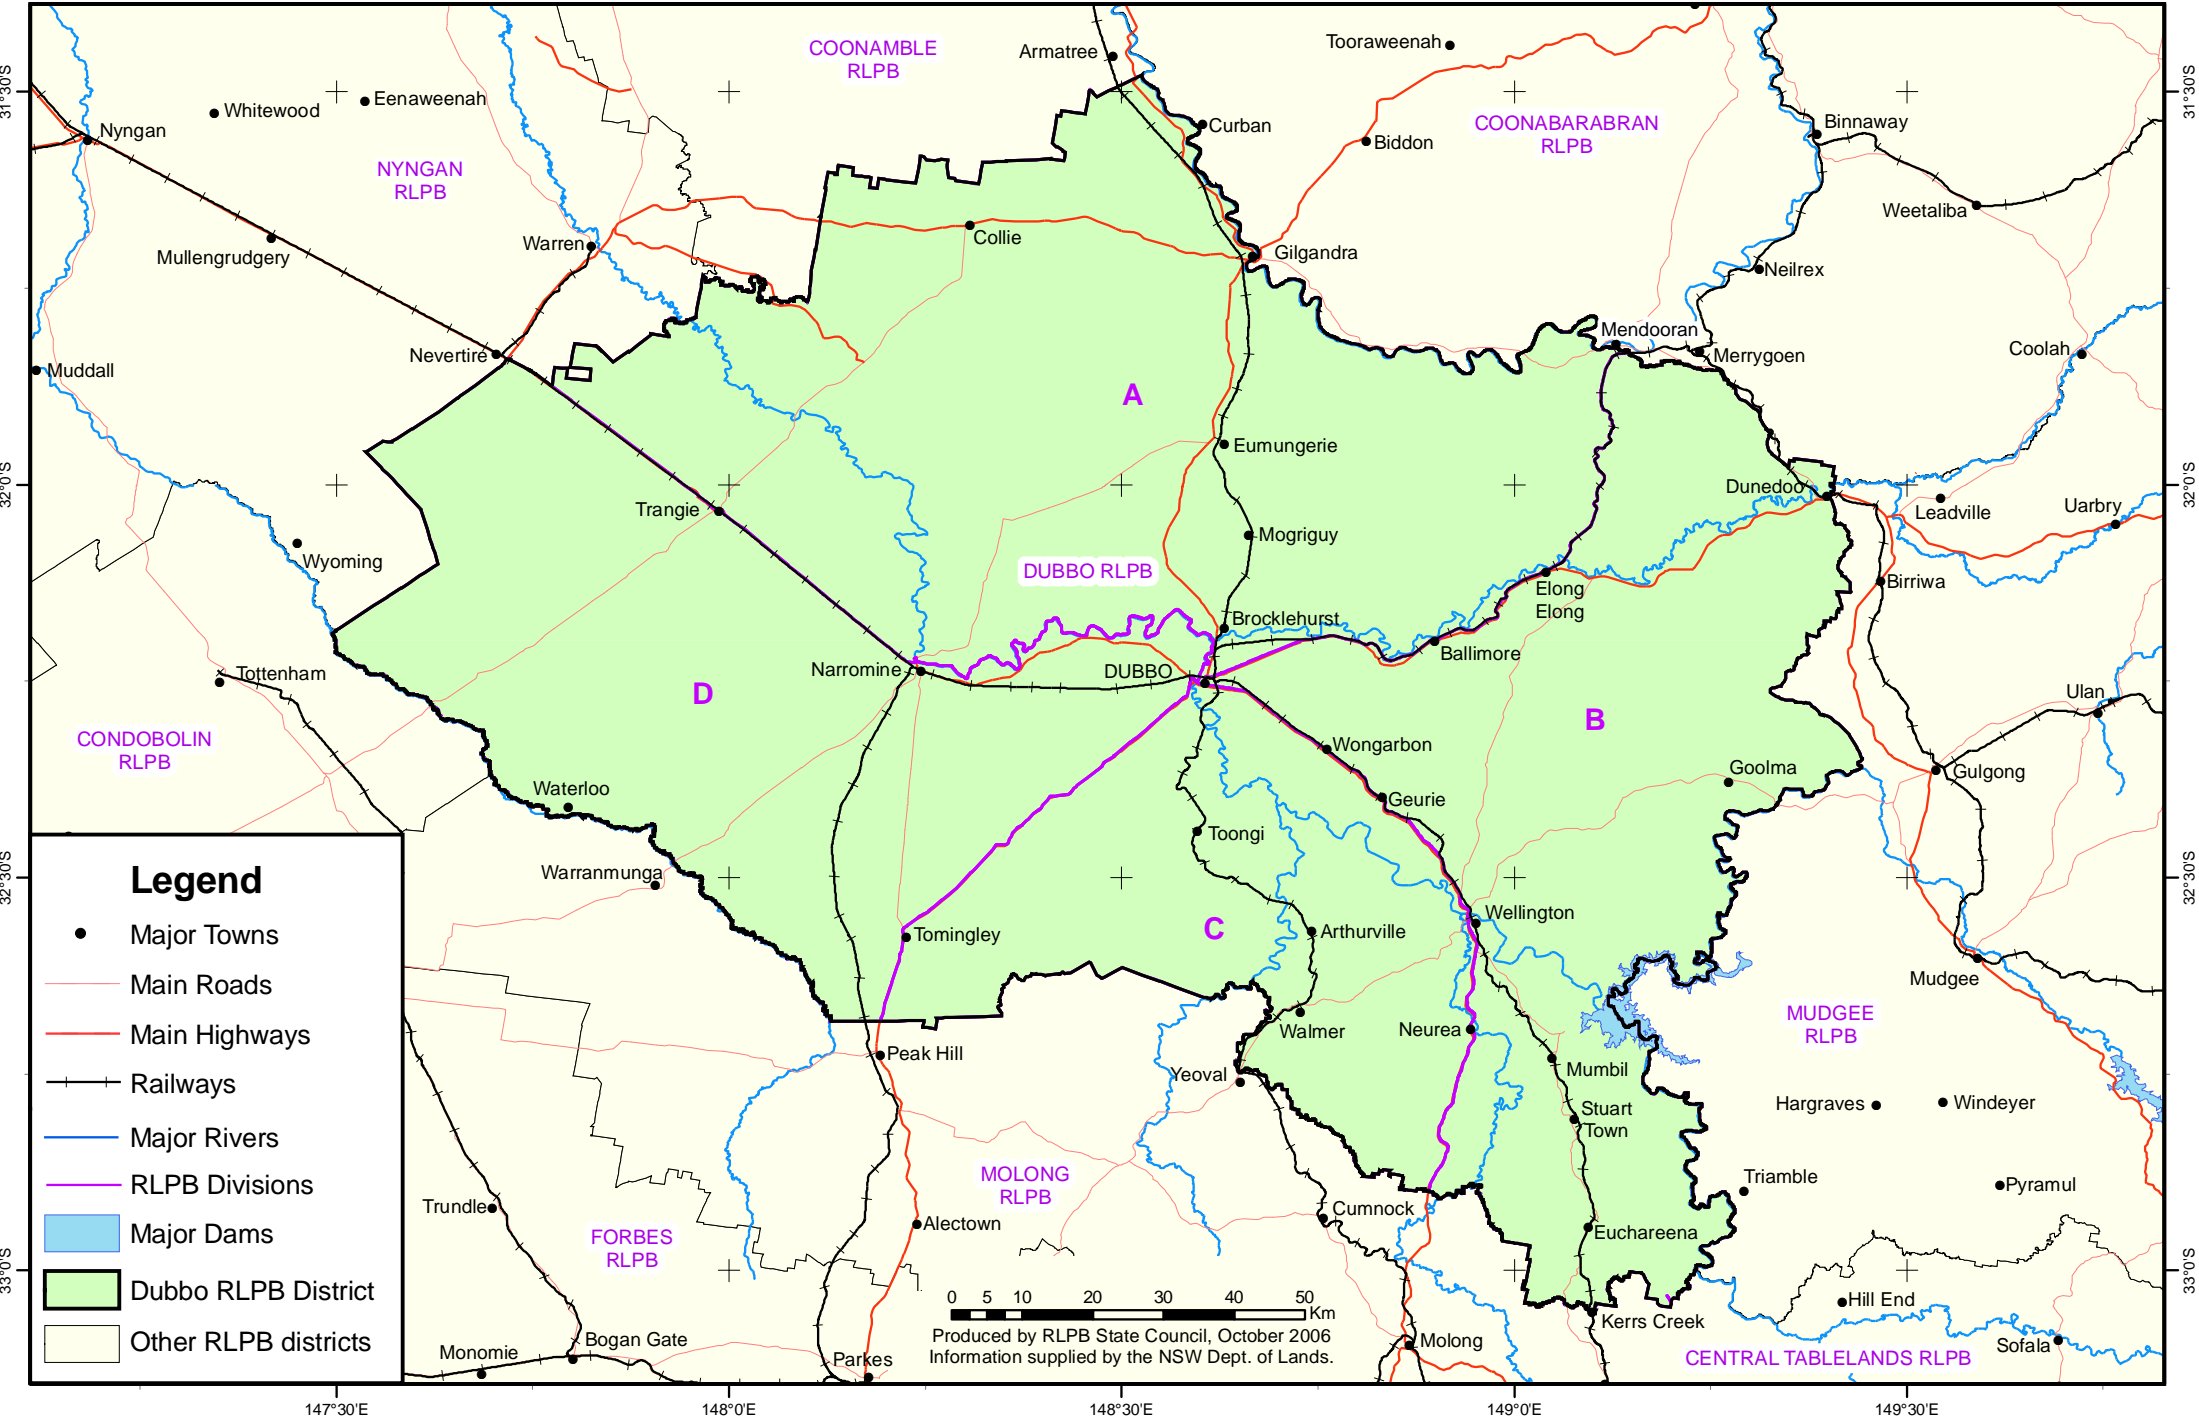

Dubbo Rural Lands Protection Board District

Legend

- Major Towns
- Main Roads
- Main Highways
- Railways
- Major Rivers
- RLPB Divisions
- Major Dams
- Dubbo RLPB District
- Other RLPB districts

Produced by RLPB State Council, October 2006
 Information supplied by the NSW Dept. of Lands.

147°30'E 148°0'E 148°30'E 149°0'E 149°30'E 31°30'S 32°0'S 32°30'S 33°0'S