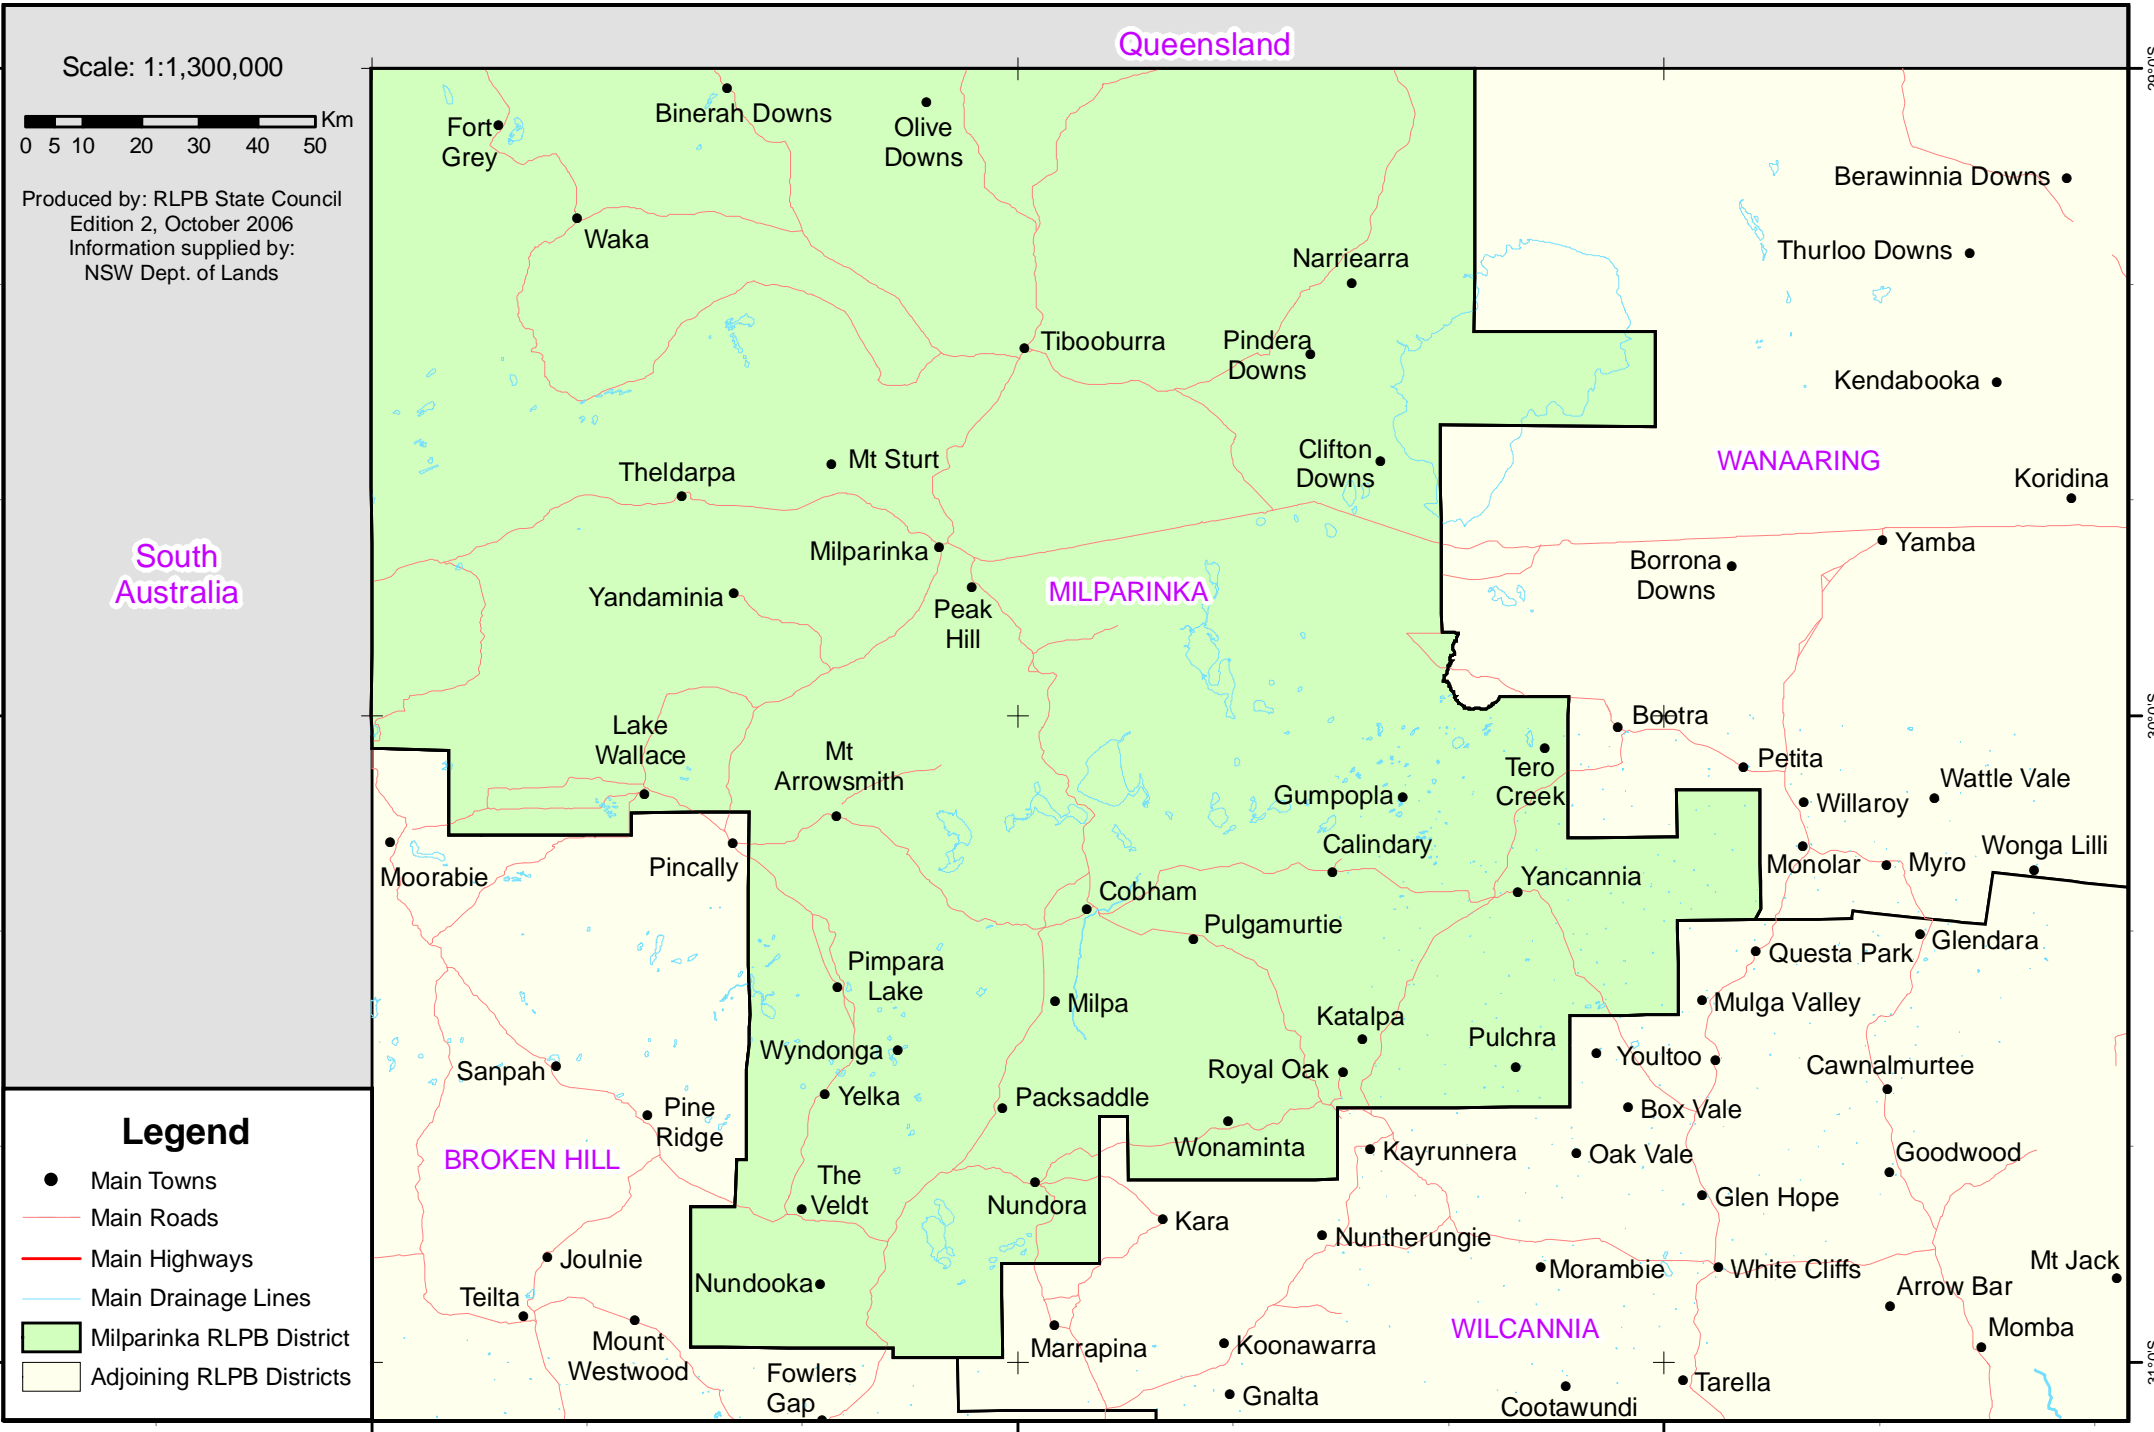

Milparinka Rural Lands Protection Board District

Scale: 1:1,300,000

Produced by: RLPB State Council
Edition 2, October 2006
Information supplied by:
NSW Dept. of Lands

South
Australia

Queensland

WANAARING

MILPARINKA

BROKEN HILL

WILCANNIA

Legend

- Main Towns
- Main Roads
- Main Highways
- Main Drainage Lines
- Milparinka RLPB District
- Adjoining RLPB Districts