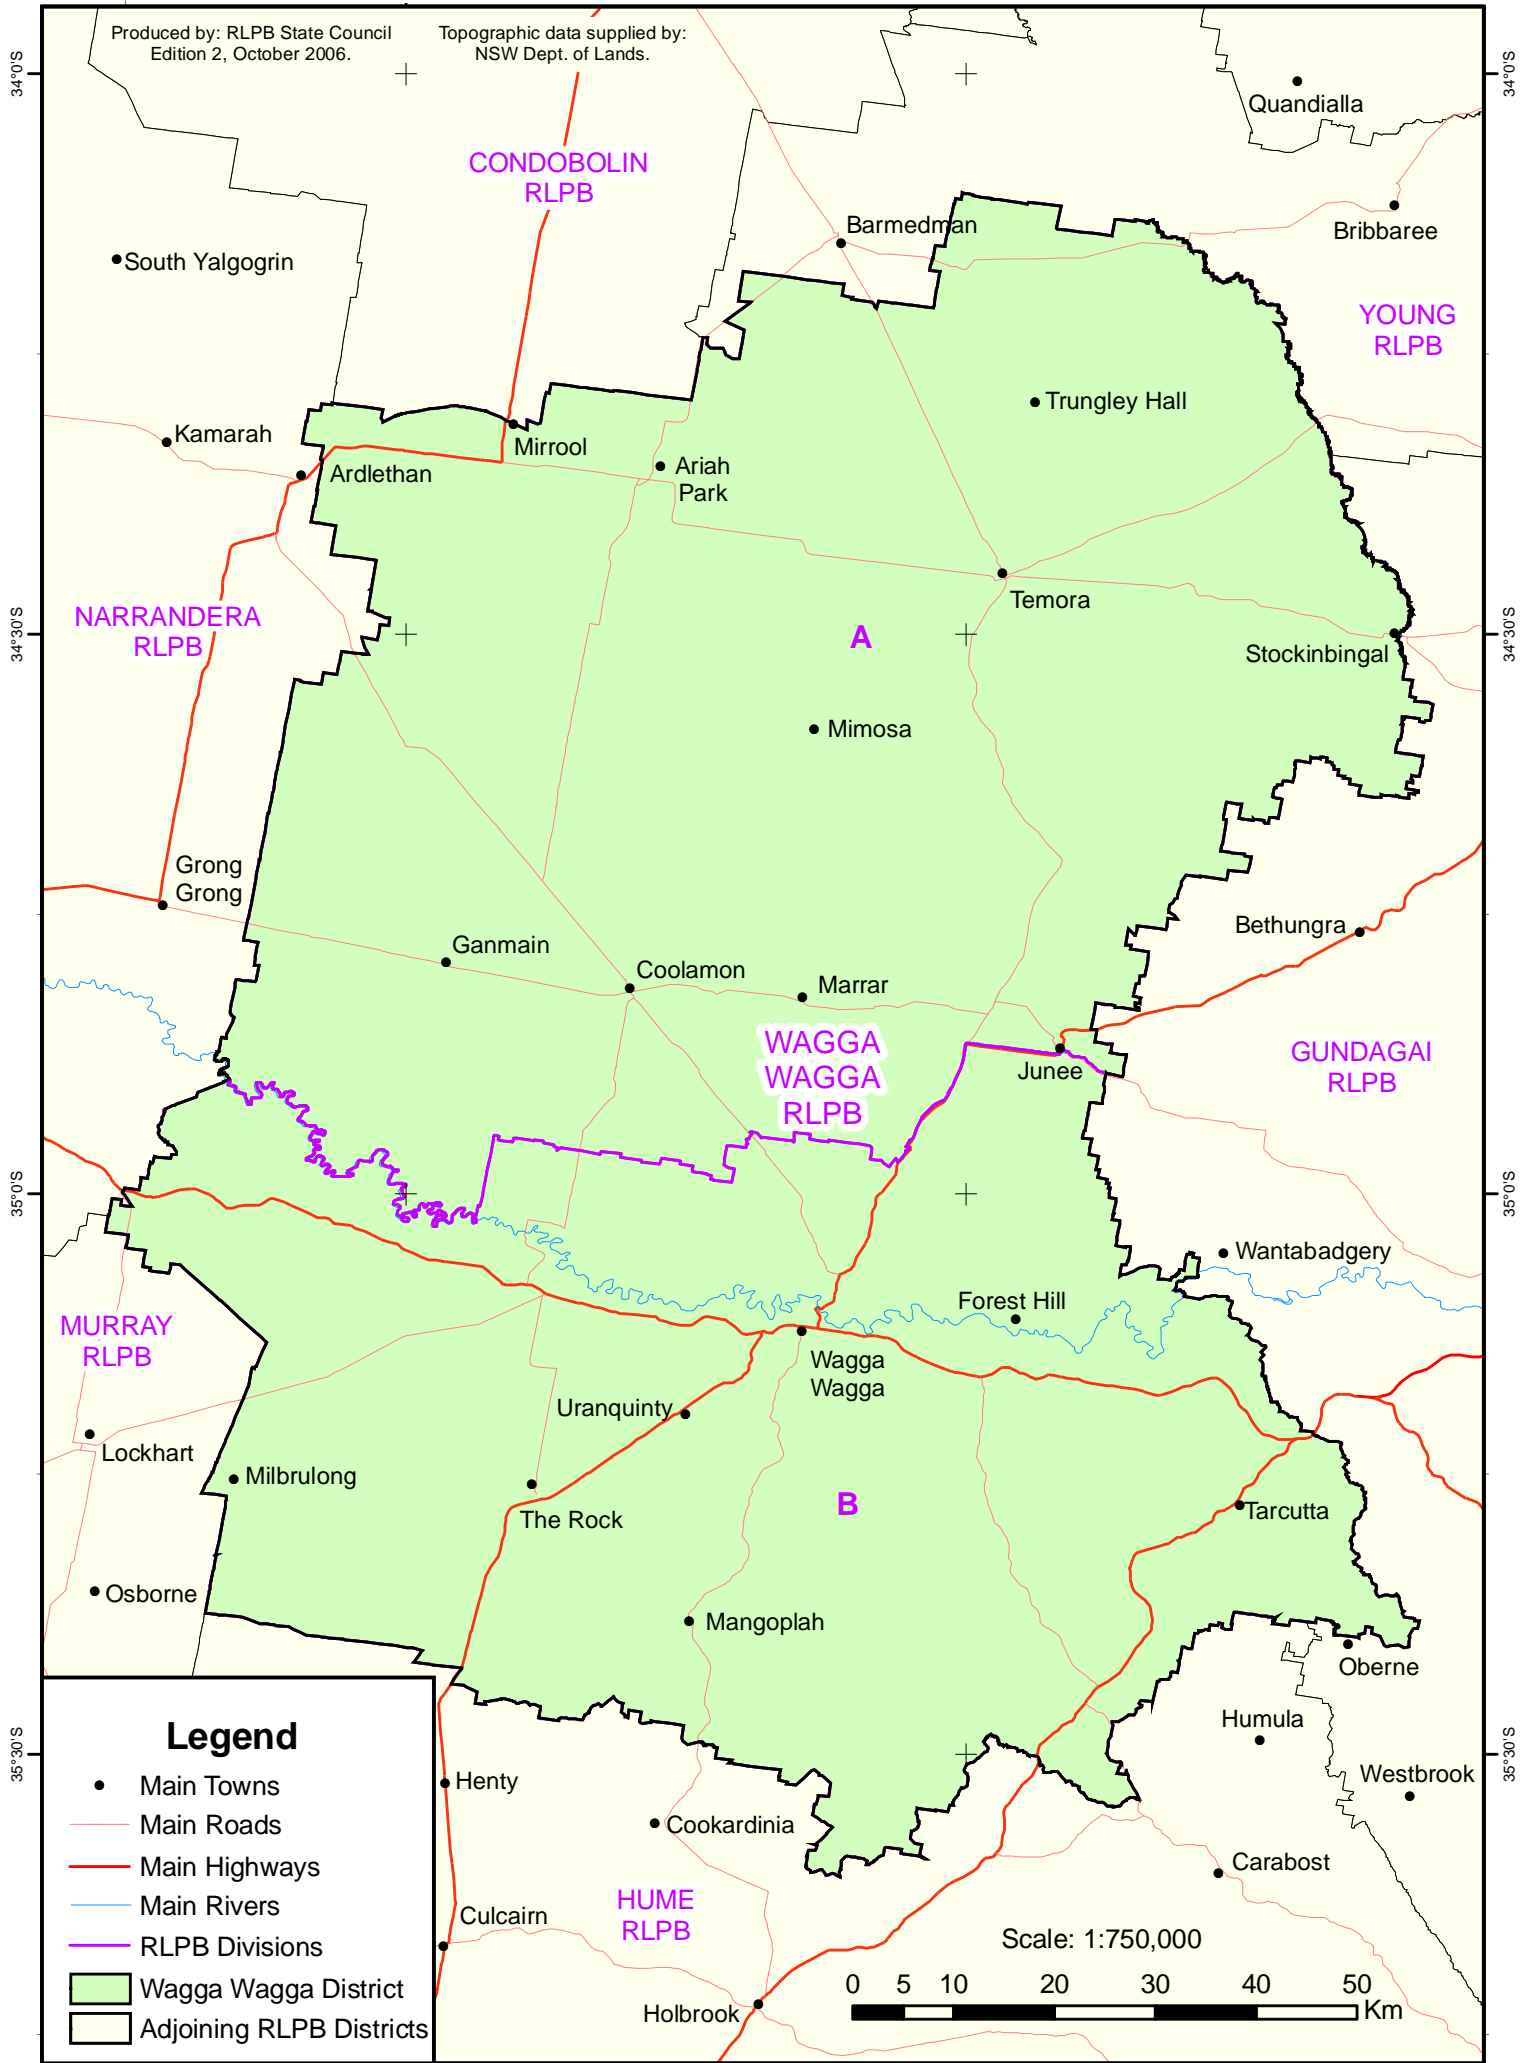

Wagga Wagga Rural Lands Protection District

Produced by: RLPB State Council
Edition 2, October 2006.

Topographic data supplied by:
NSW Dept. of Lands.

Legend

- Main Towns
- Main Roads
- Main Highways
- Main Rivers
- RLPB Divisions
- Wagga Wagga District
- Adjoining RLPB Districts

Scale: 1:750,000