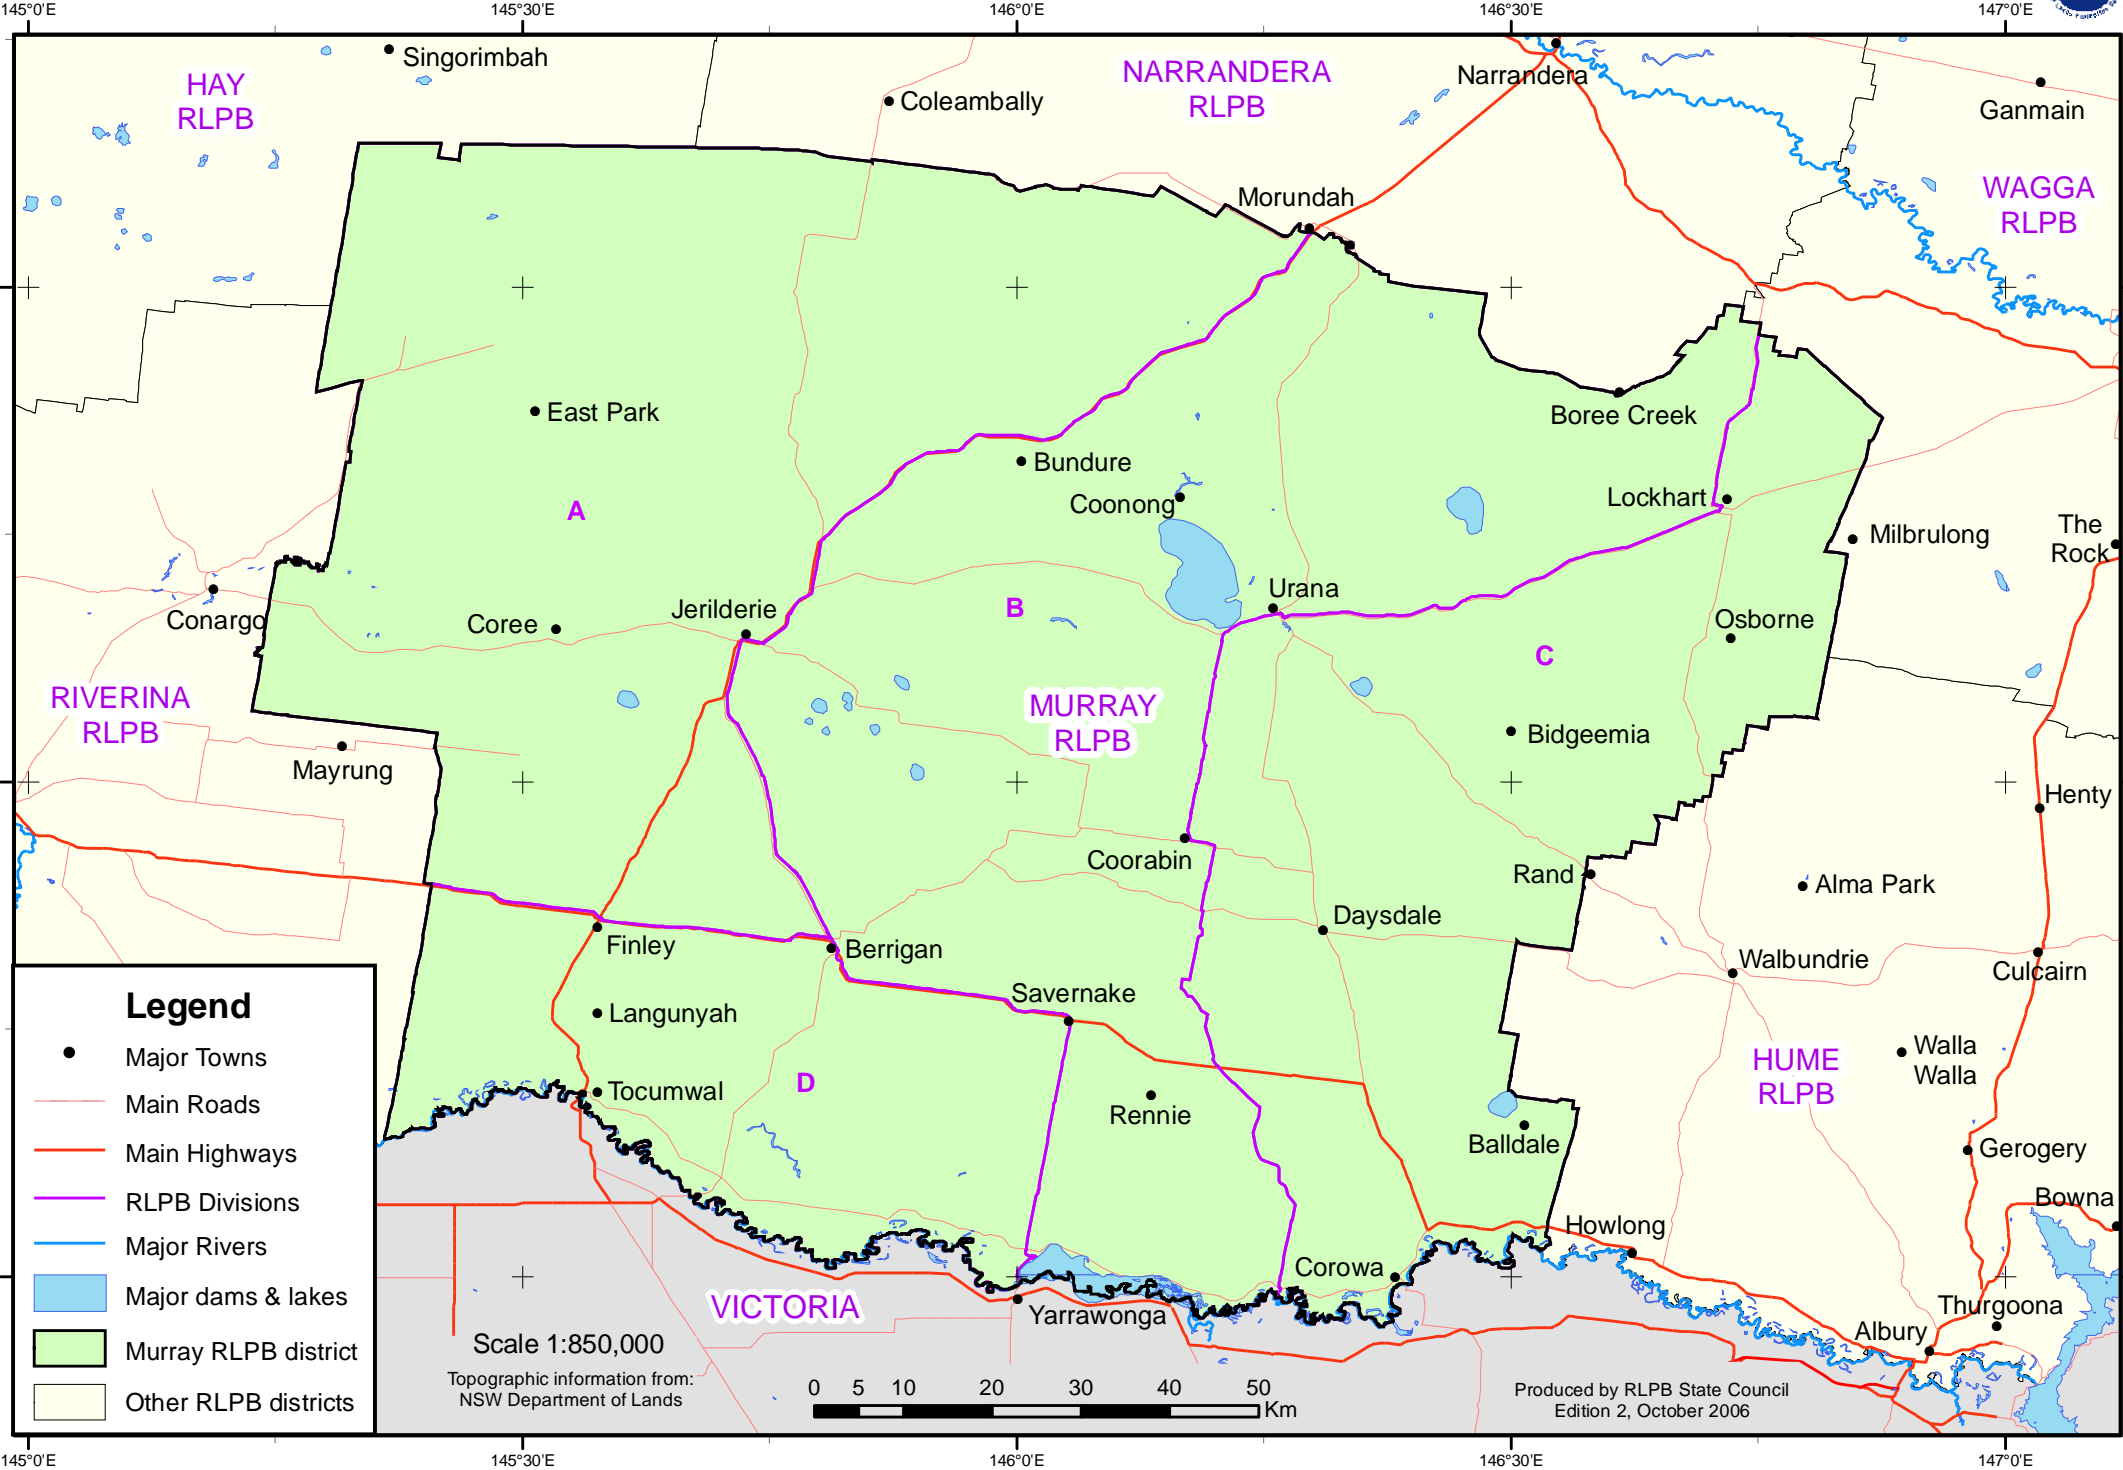

Murray Rural Lands Protection Board District

Legend

- Major Towns
- Main Roads
- Main Highways
- RLPB Divisions
- Major Rivers
- Major dams & lakes
- Murray RLPB district
- Other RLPB districts

Scale 1:850,000

Topographic information from:
NSW Department of Lands

Produced by RLPB State Council
Edition 2, October 2006