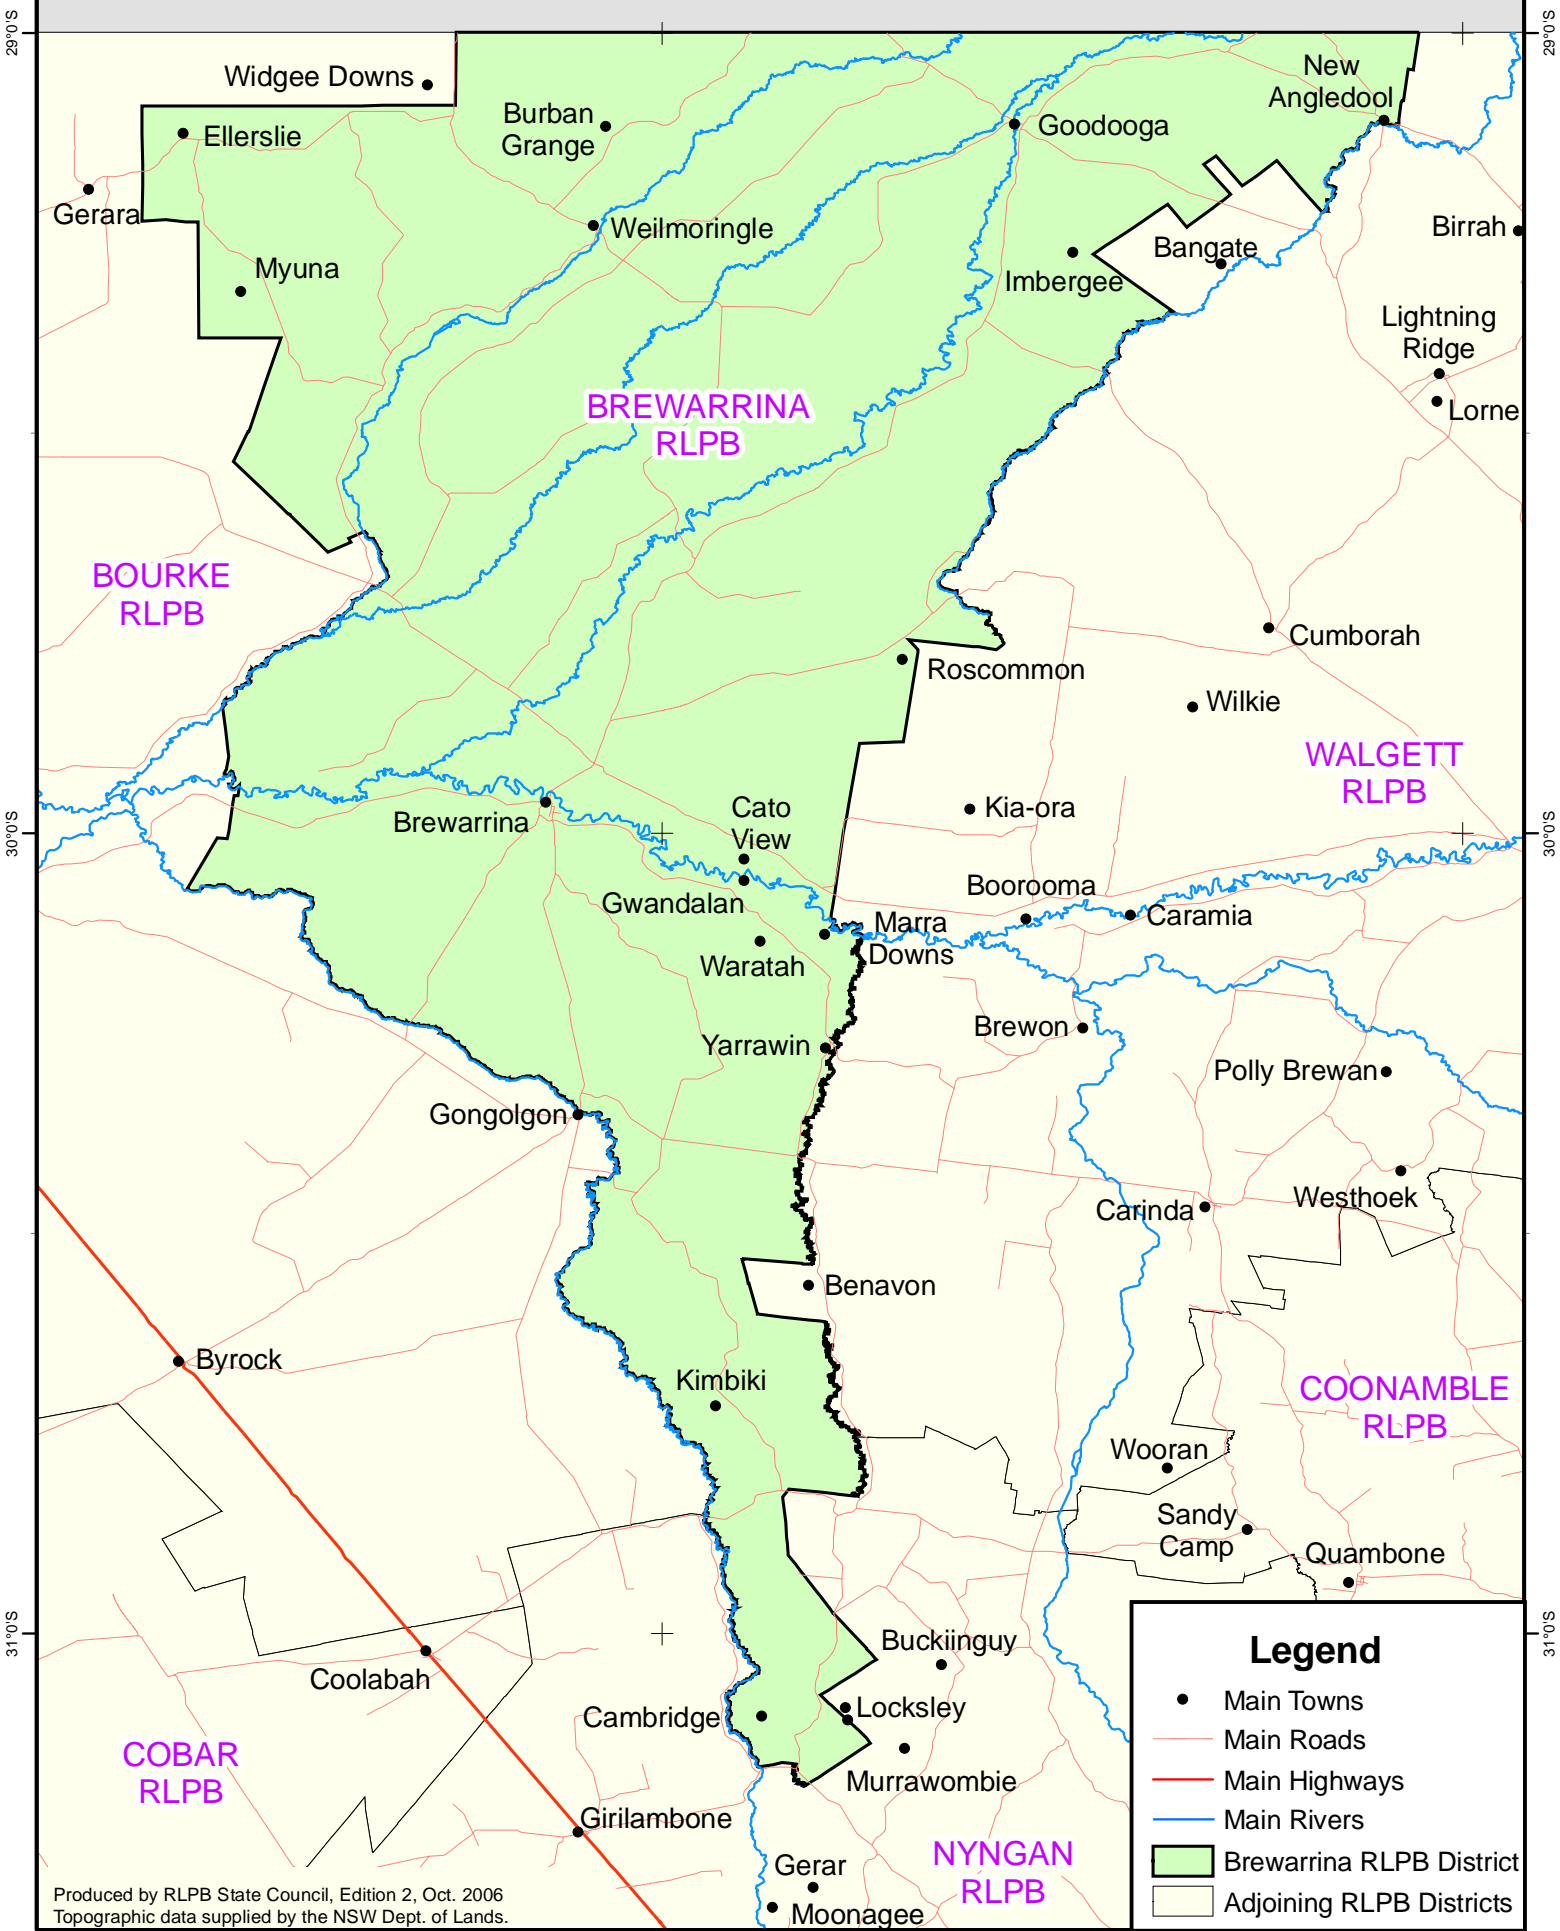

Brewarrina Rural Lands Protection District

Queensland

Scale: 1:1,050,000

Legend

- Main Towns
- Main Roads
- Main Highways
- Main Rivers
- Brewarrina RLPB District
- Adjoining RLPB Districts