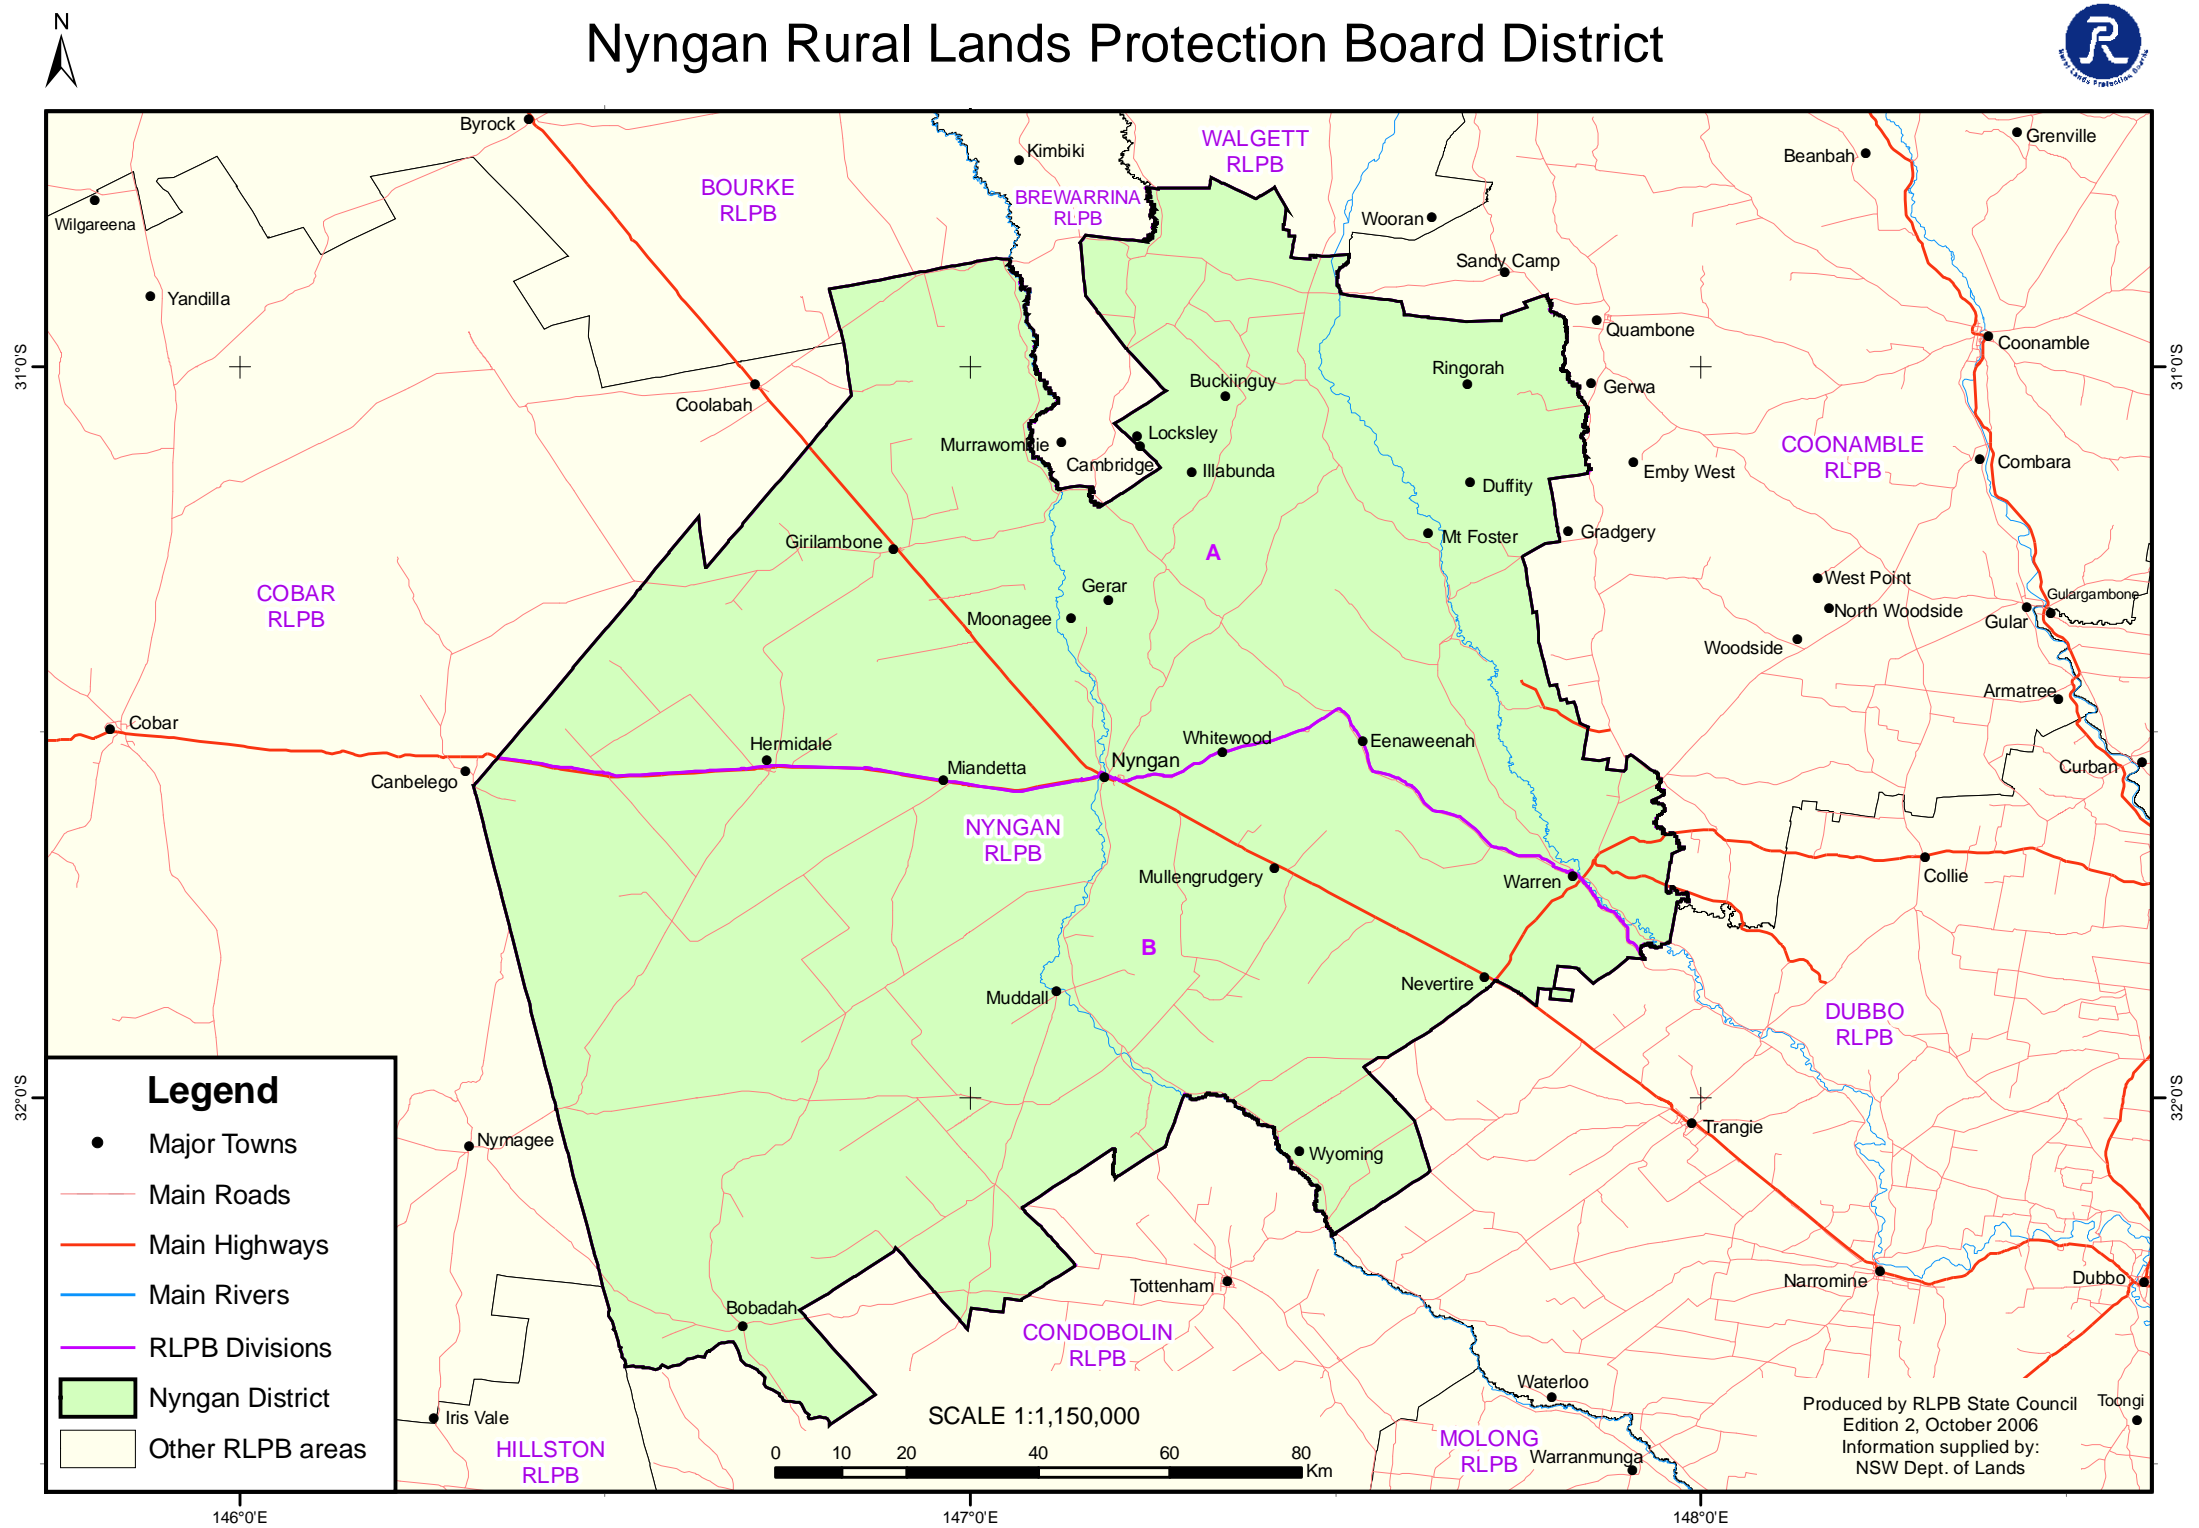

# Nyngan Rural Lands Protection Board District

## Legend

- Major Towns
- Main Roads
- Main Highways
- Main Rivers
- RLPB Divisions
- Nyngan District
- Other RLPB areas

SCALE 1:1,150,000

Produced by RLPB State Council  
Edition 2, October 2006  
Information supplied by:  
NSW Dept. of Lands

146°0'E

147°0'E

148°0'E

31°0'S

32°0'S

31°0'S

32°0'S