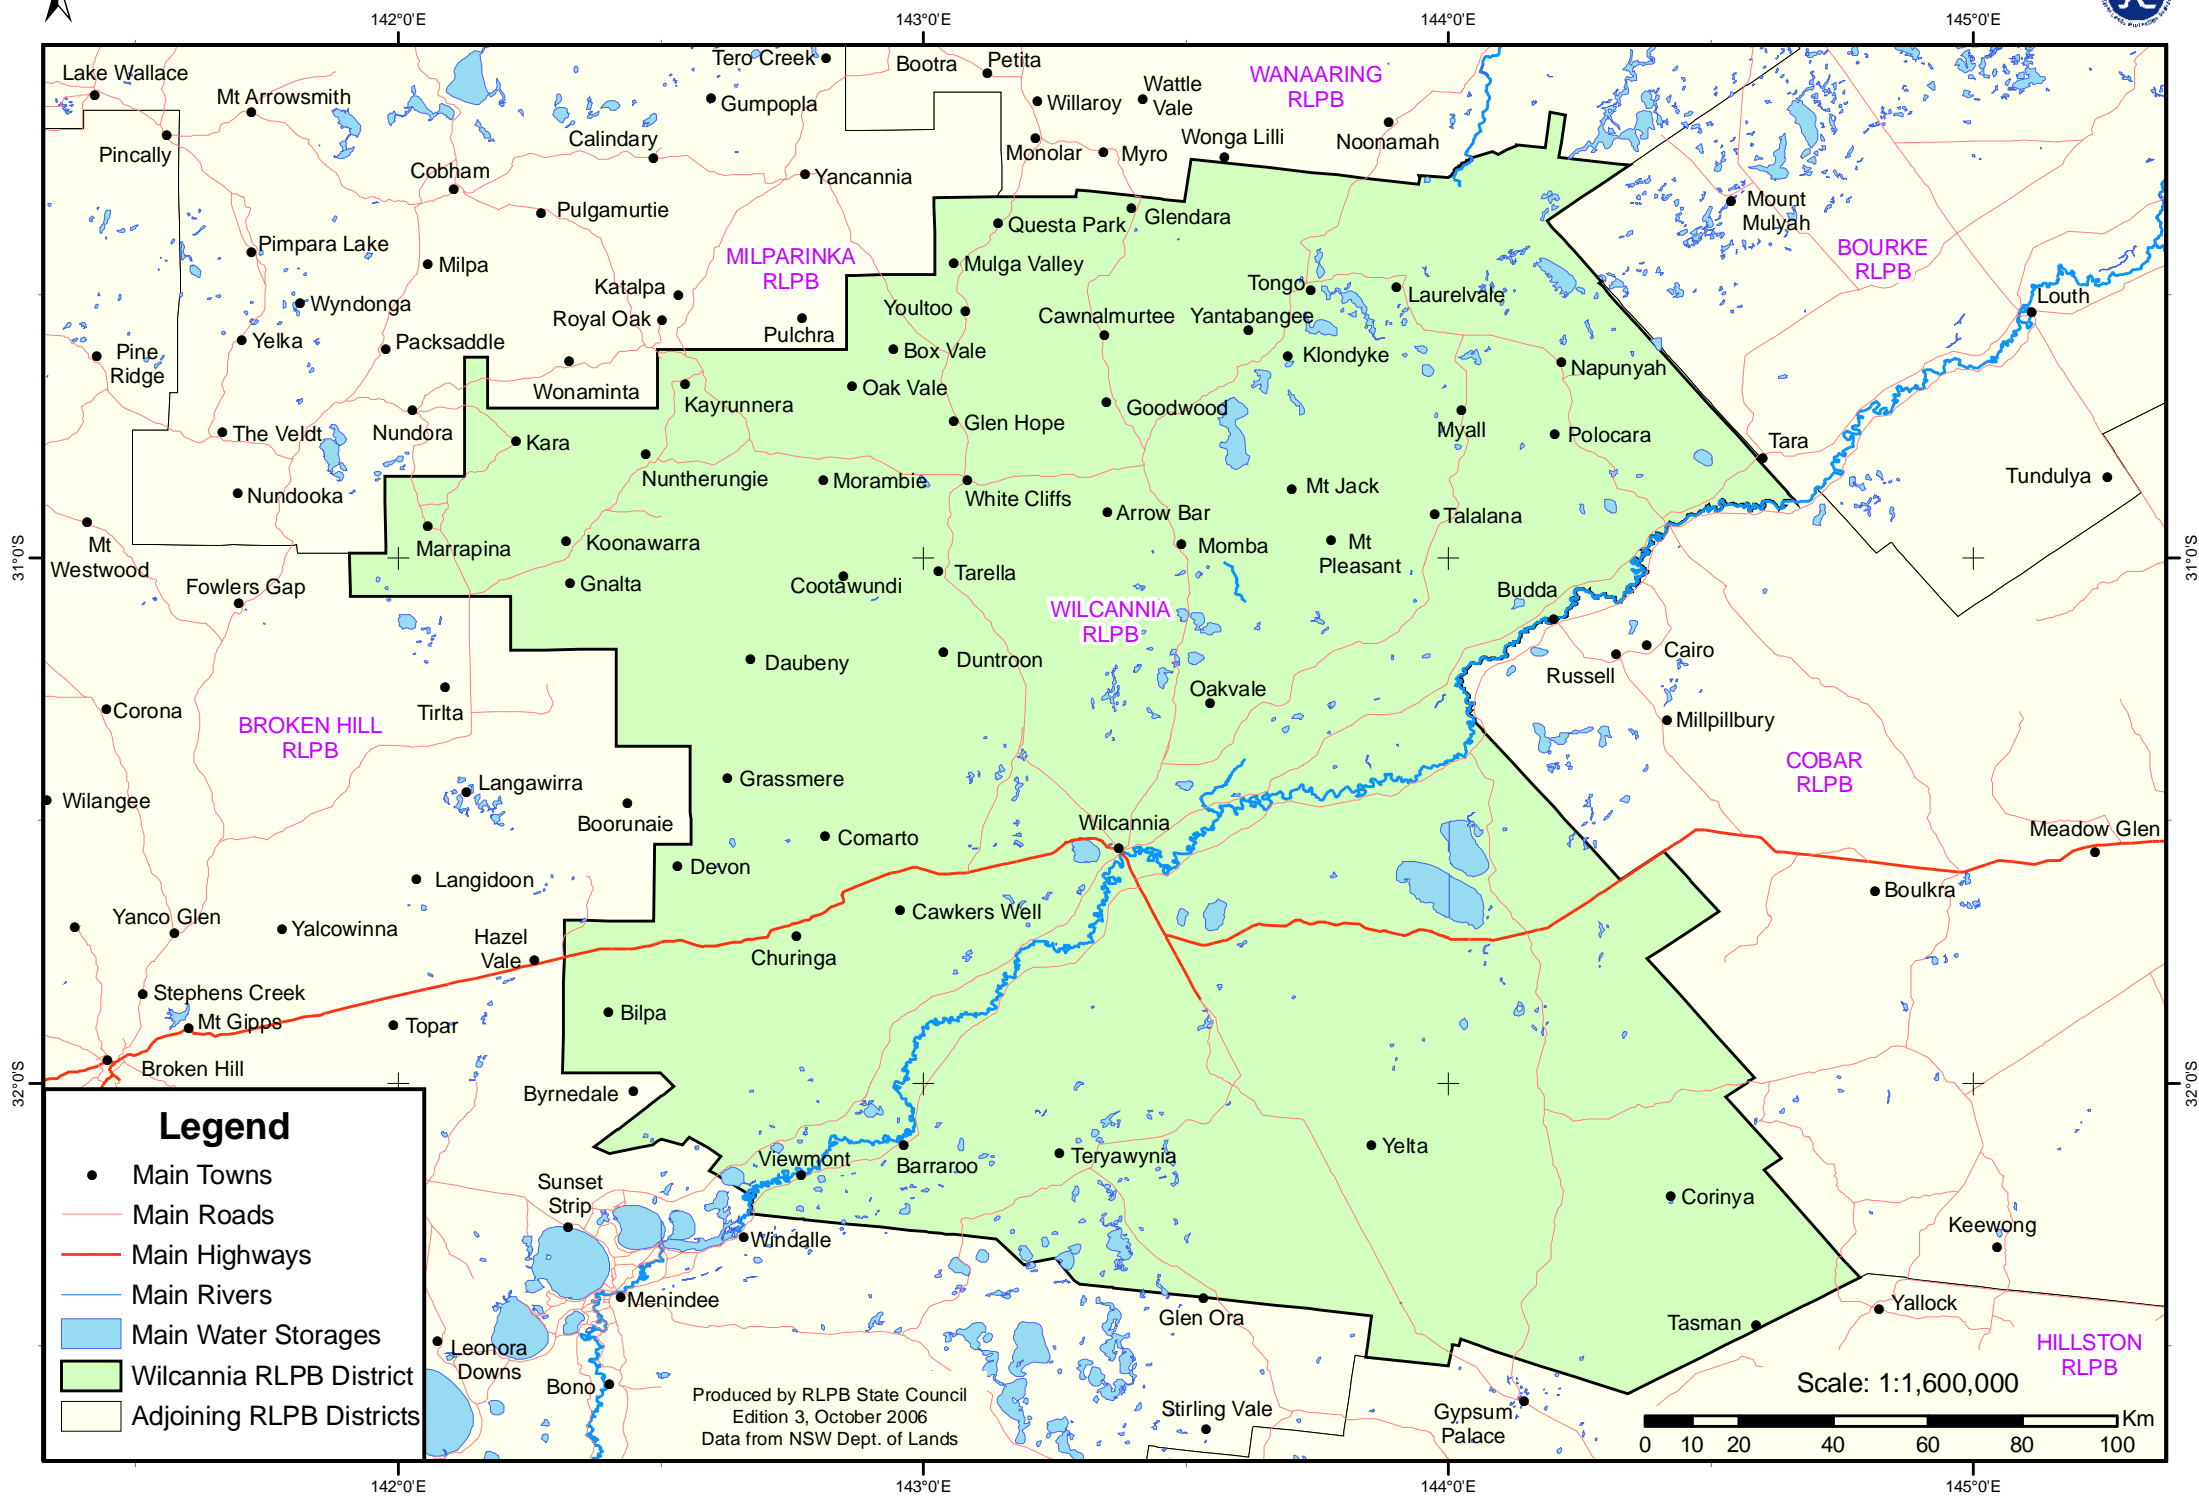

# Wilcannia Rural Lands Protection Board District

**Legend**

- Main Towns
- Main Roads
- Main Highways
- Main Rivers
- Main Water Storages
- Wilcannia RLPB District
- Adjoining RLPB Districts

Produced by RLPB State Council  
Edition 3, October 2006  
Data from NSW Dept. of Lands

Scale: 1:1,600,000