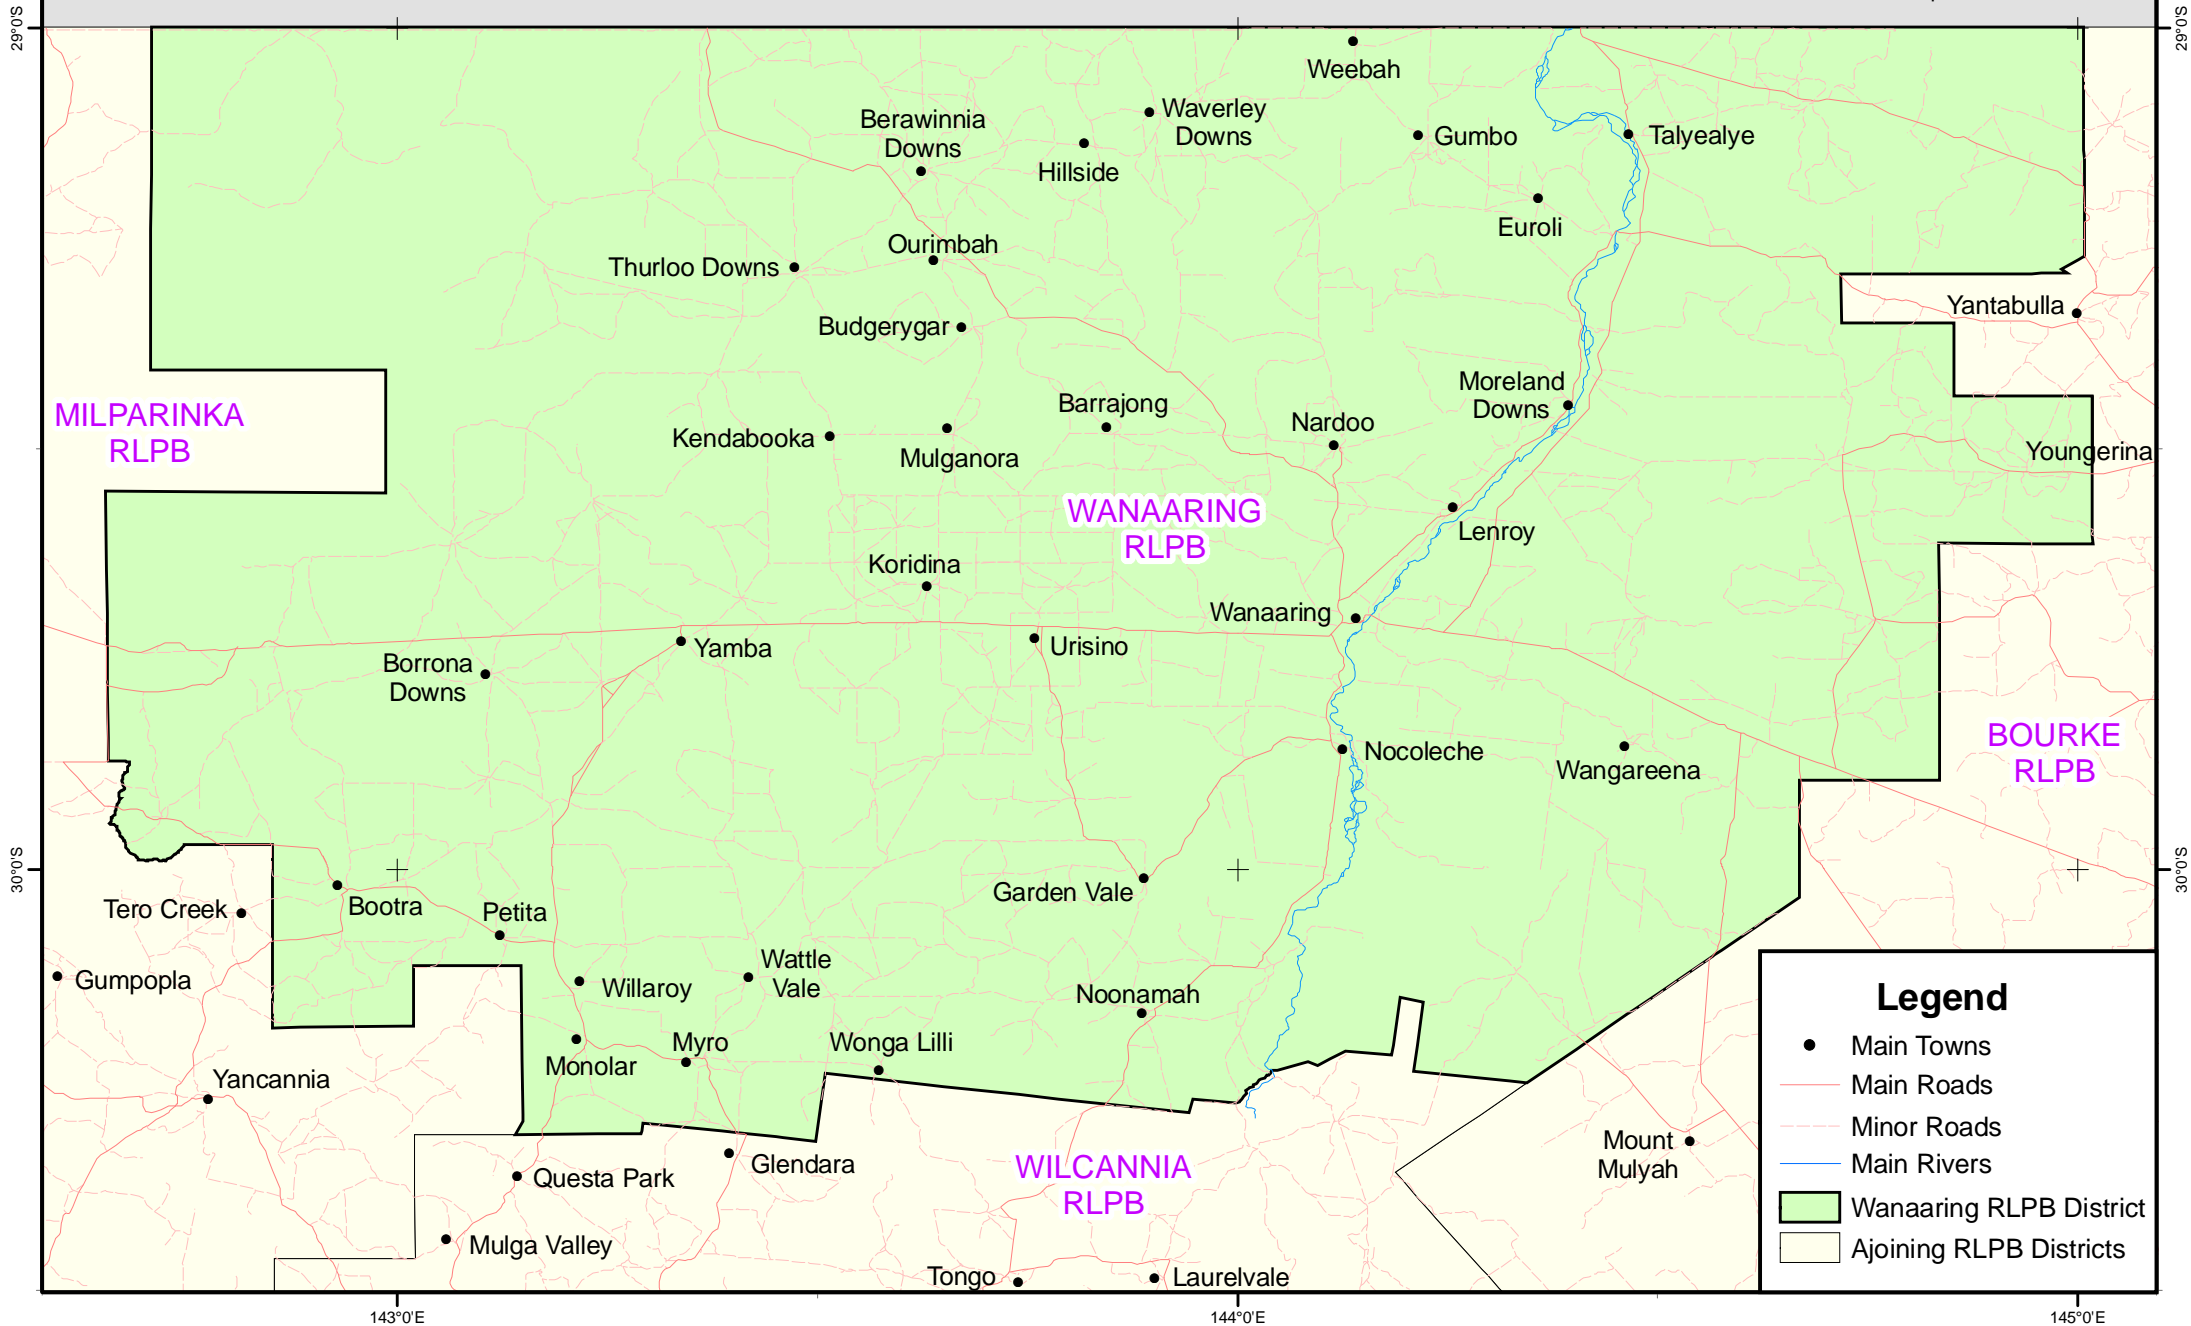

# Wanaaring Rural Lands Protection Board District

Scale: 1:1,000,000

Produced by RLPB State Council  
Edition 2, October 2006.  
Topographic Information from:  
NSW Department of Lands.

Queensland

MILPARINKA  
RLPB

WANAARING  
RLPB

BOURKE  
RLPB

WILCANNIA  
RLPB

## Legend

- Main Towns
- Main Roads
- Minor Roads
- Main Rivers
- Wanaaring RLPB District
- Ajoining RLPB Districts