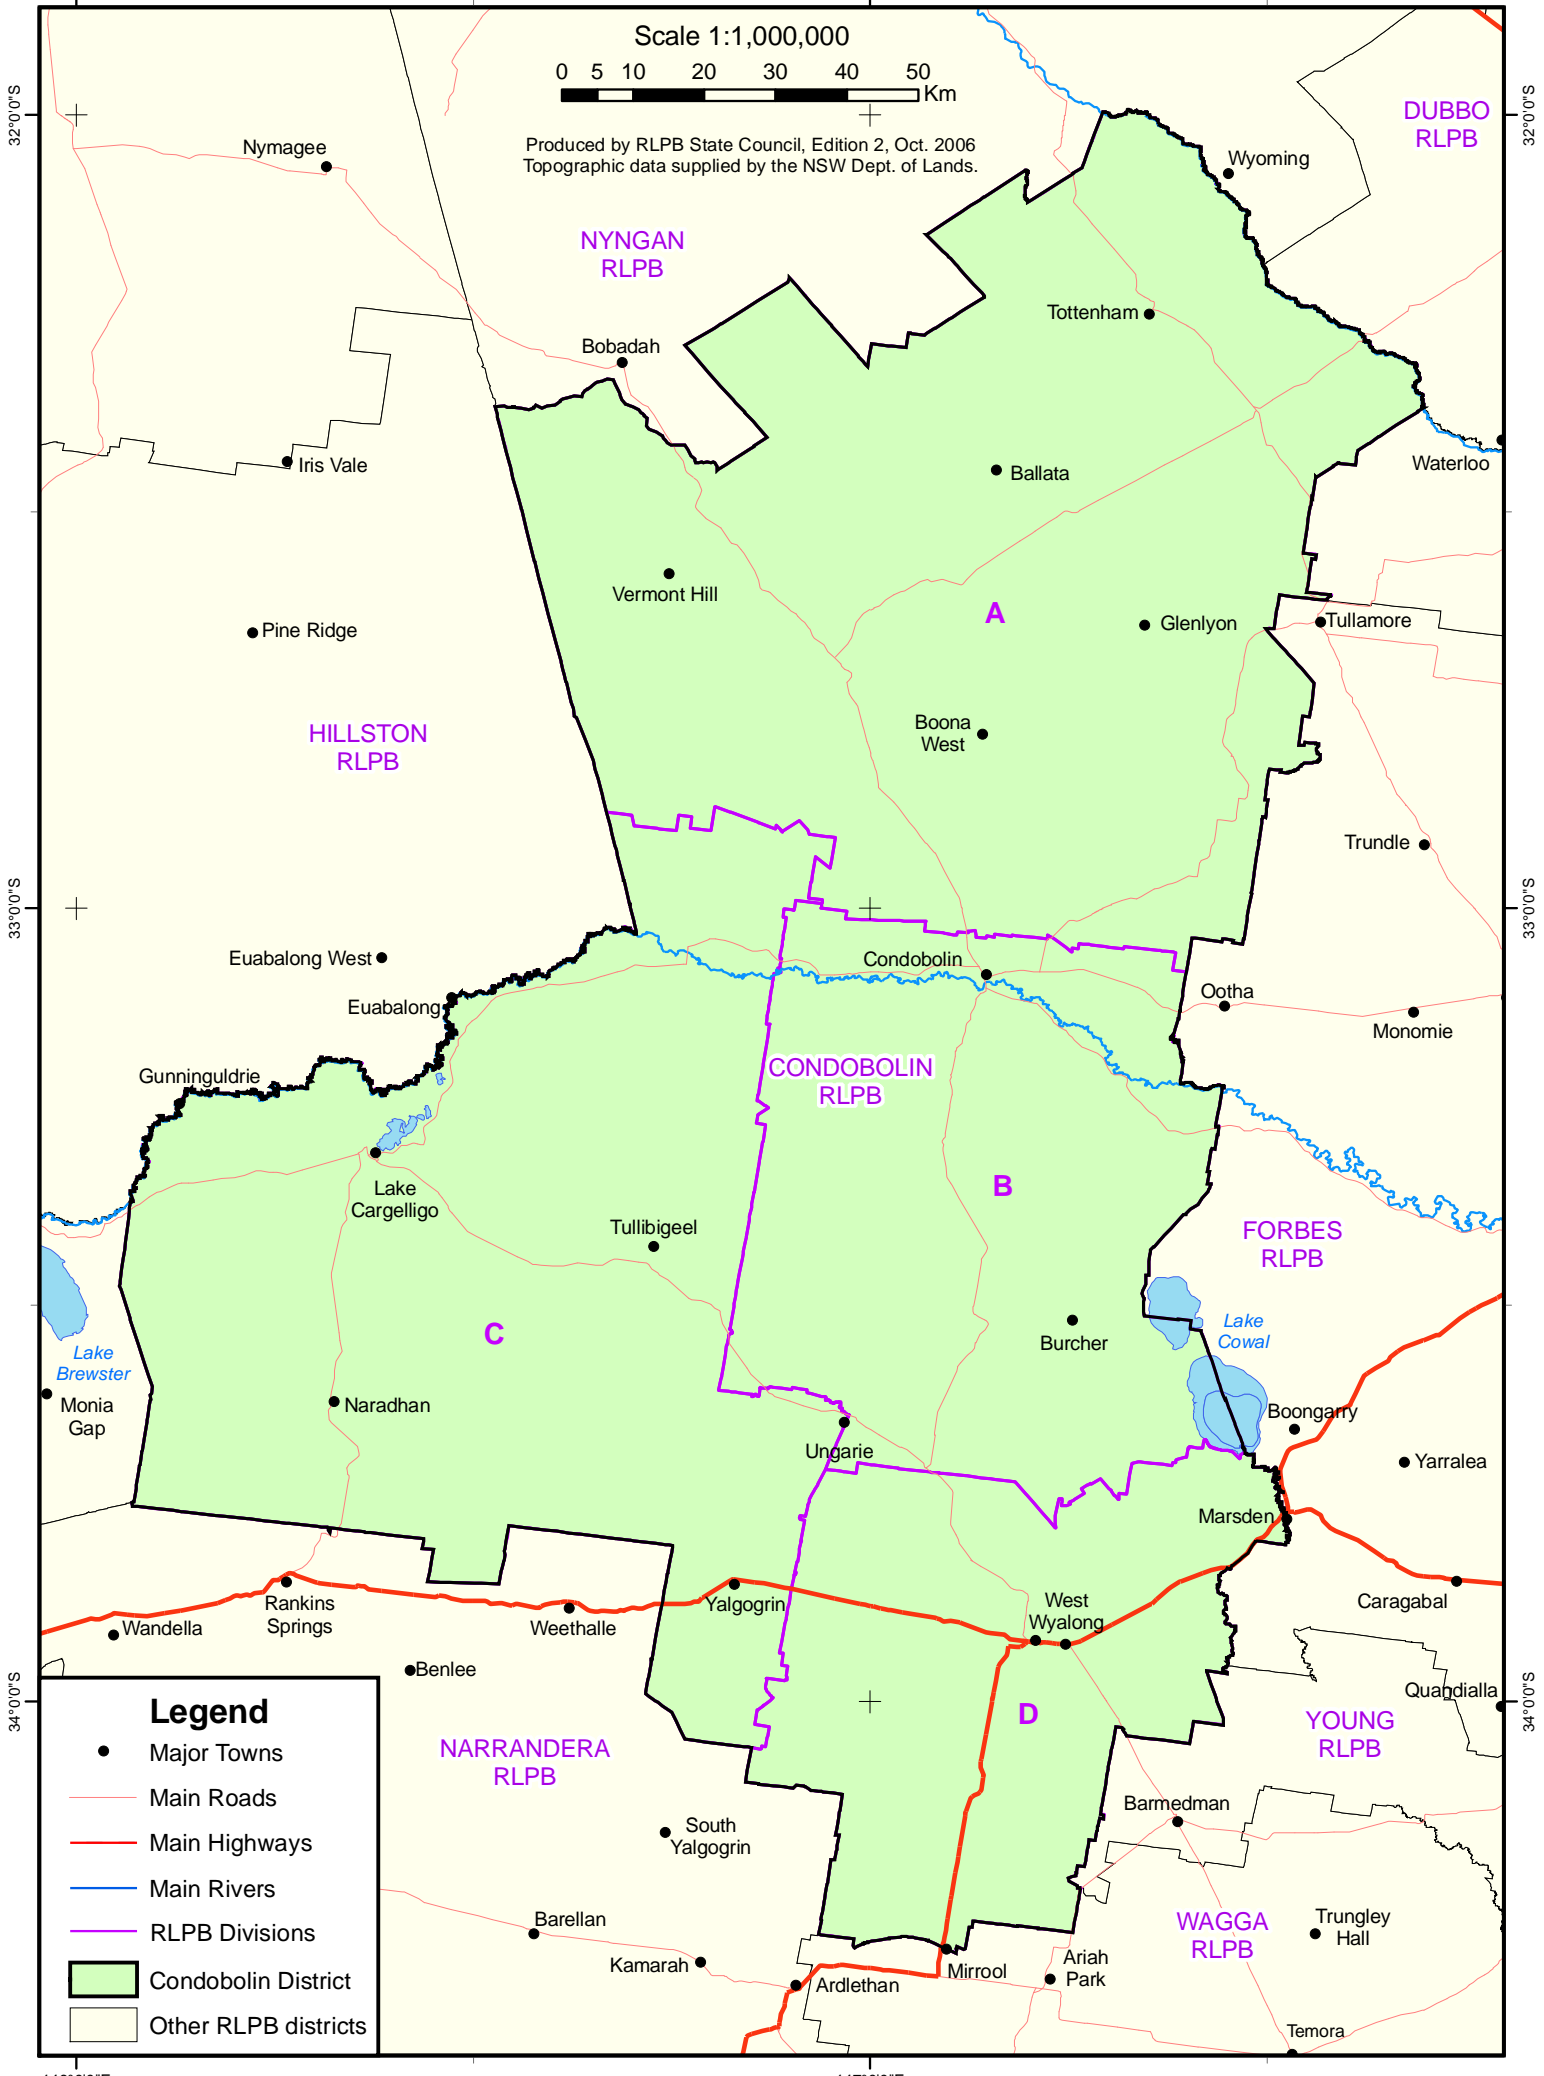

Condobolin Rural Lands Protection Board District

Produced by RLPB State Council, Edition 2, Oct. 2006
 Topographic data supplied by the NSW Dept. of Lands.

Legend

- Major Towns
- Main Roads
- Main Highways
- Main Rivers
- RLPB Divisions
- Condobolin District
- Other RLPB districts