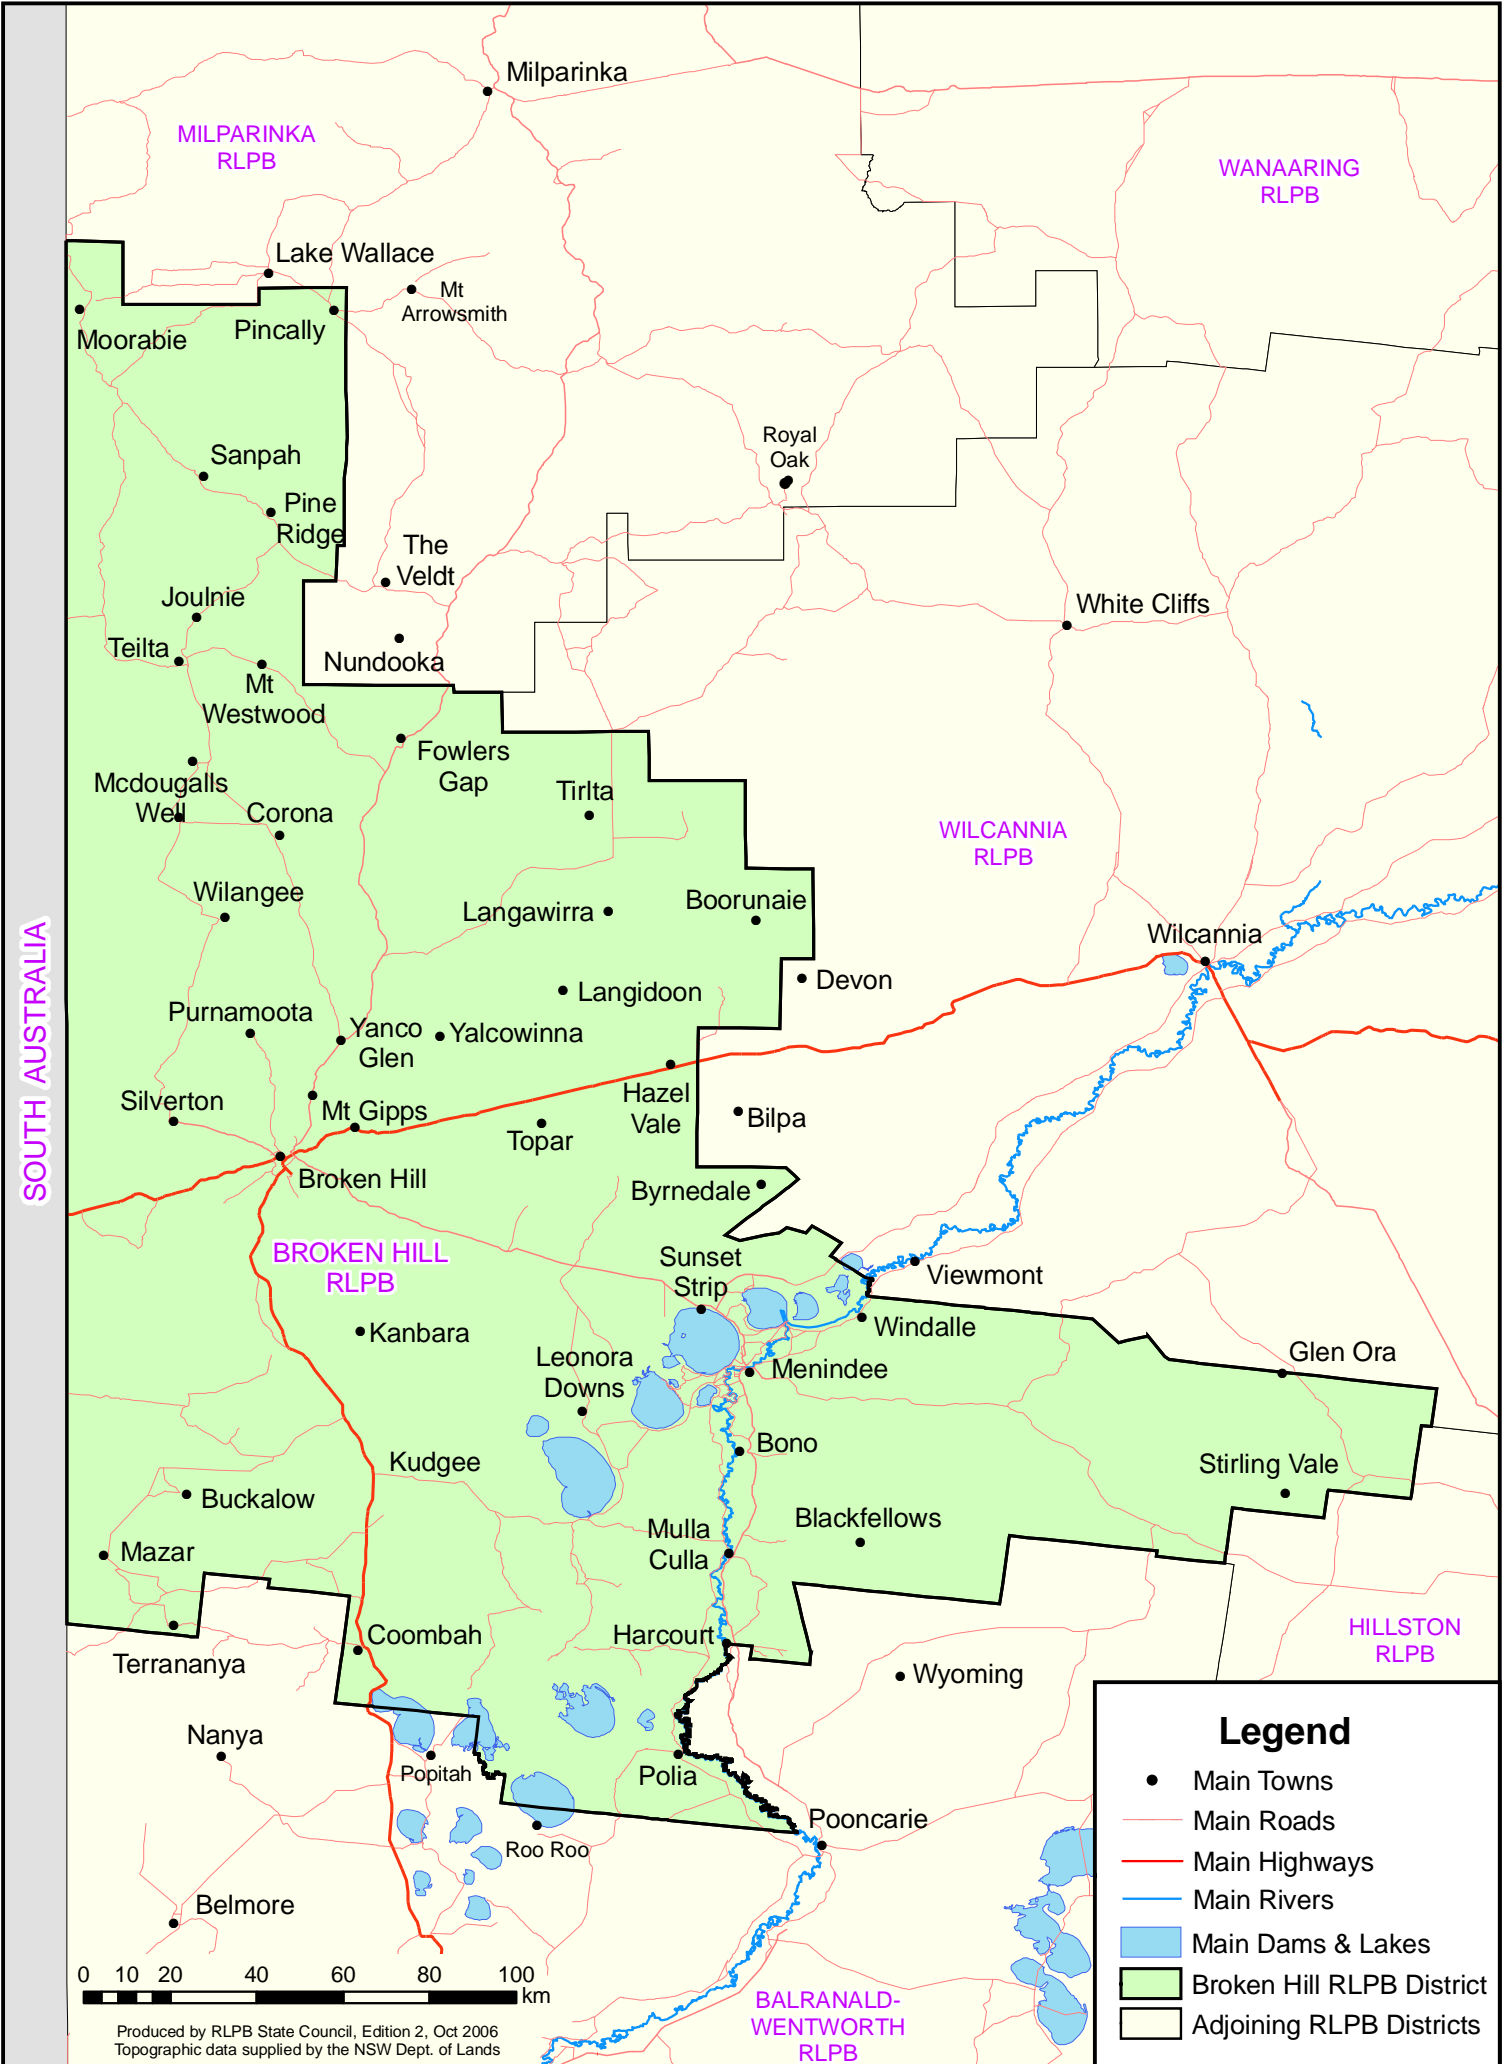

# Broken Hill Rural Lands Protection District

**Legend**

- Main Towns
- Main Roads
- Main Highways
- Main Rivers
- Main Dams & Lakes
- Broken Hill RLPB District
- Adjoining RLPB Districts

0 10 20 40 60 80 100 km

Produced by RLPB State Council, Edition 2, Oct 2006  
 Topographic data supplied by the NSW Dept. of Lands