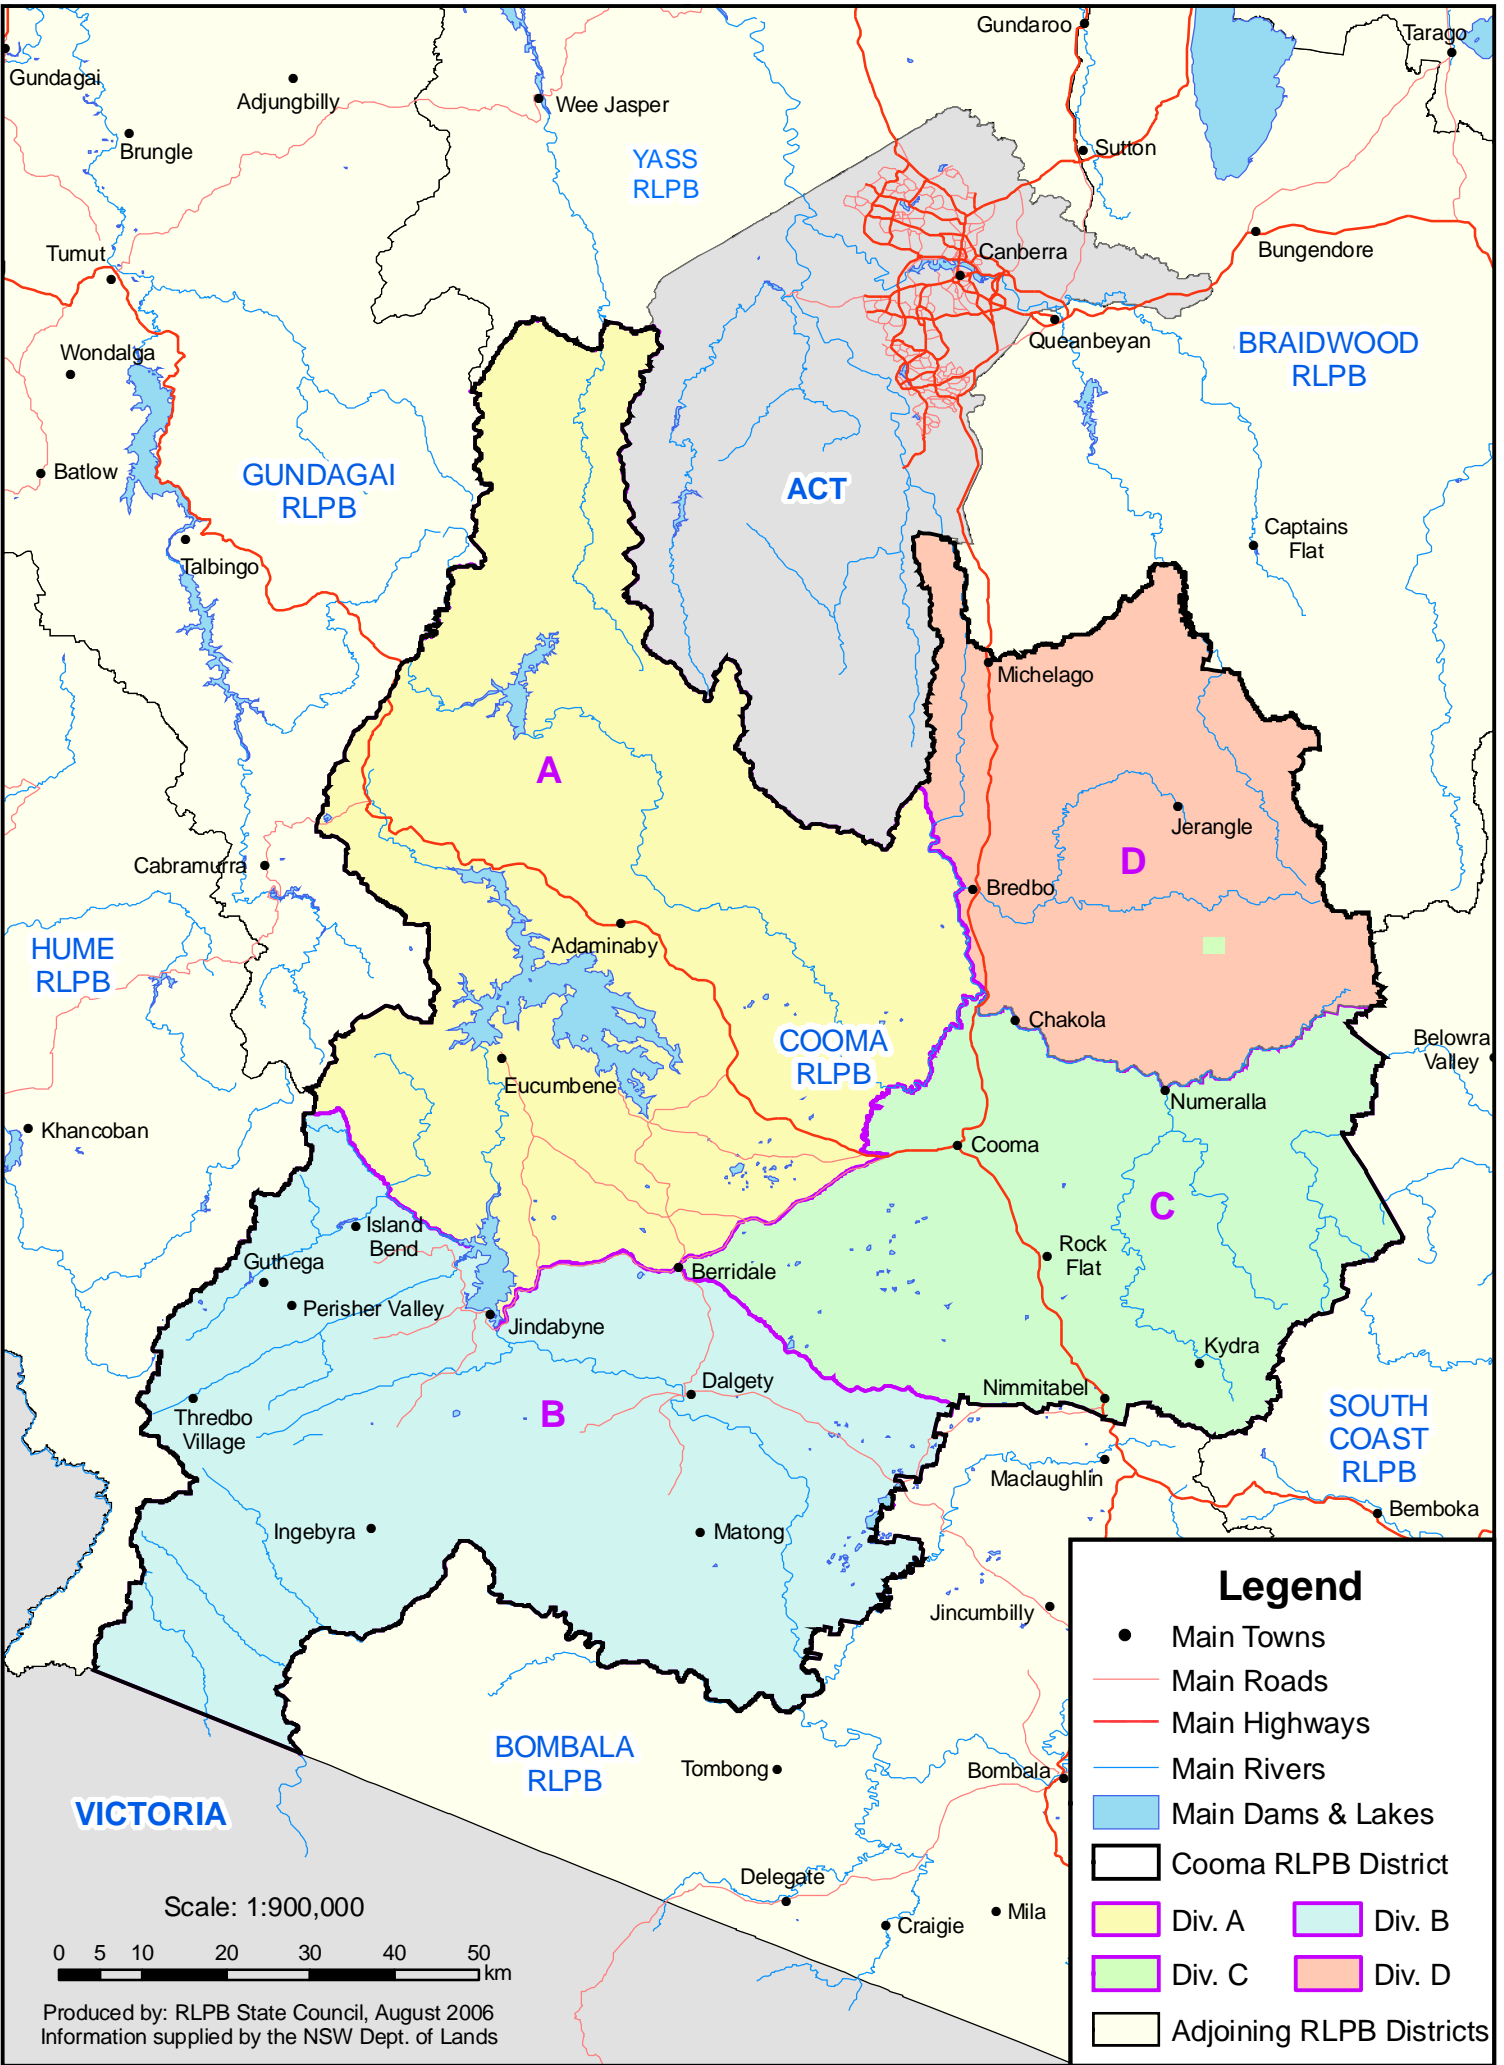

# Cooma Rural Lands Protection District

### Legend

- Main Towns
- Main Roads
- Main Highways
- Main Rivers
- Main Dams & Lakes
- Cooma RLPB District
- Div. A
- Div. B
- Div. C
- Div. D
- Adjoining RLPB Districts

Scale: 1:900,000  
 0 5 10 20 30 40 50 km  
 Produced by: RLPB State Council, August 2006  
 Information supplied by the NSW Dept. of Lands