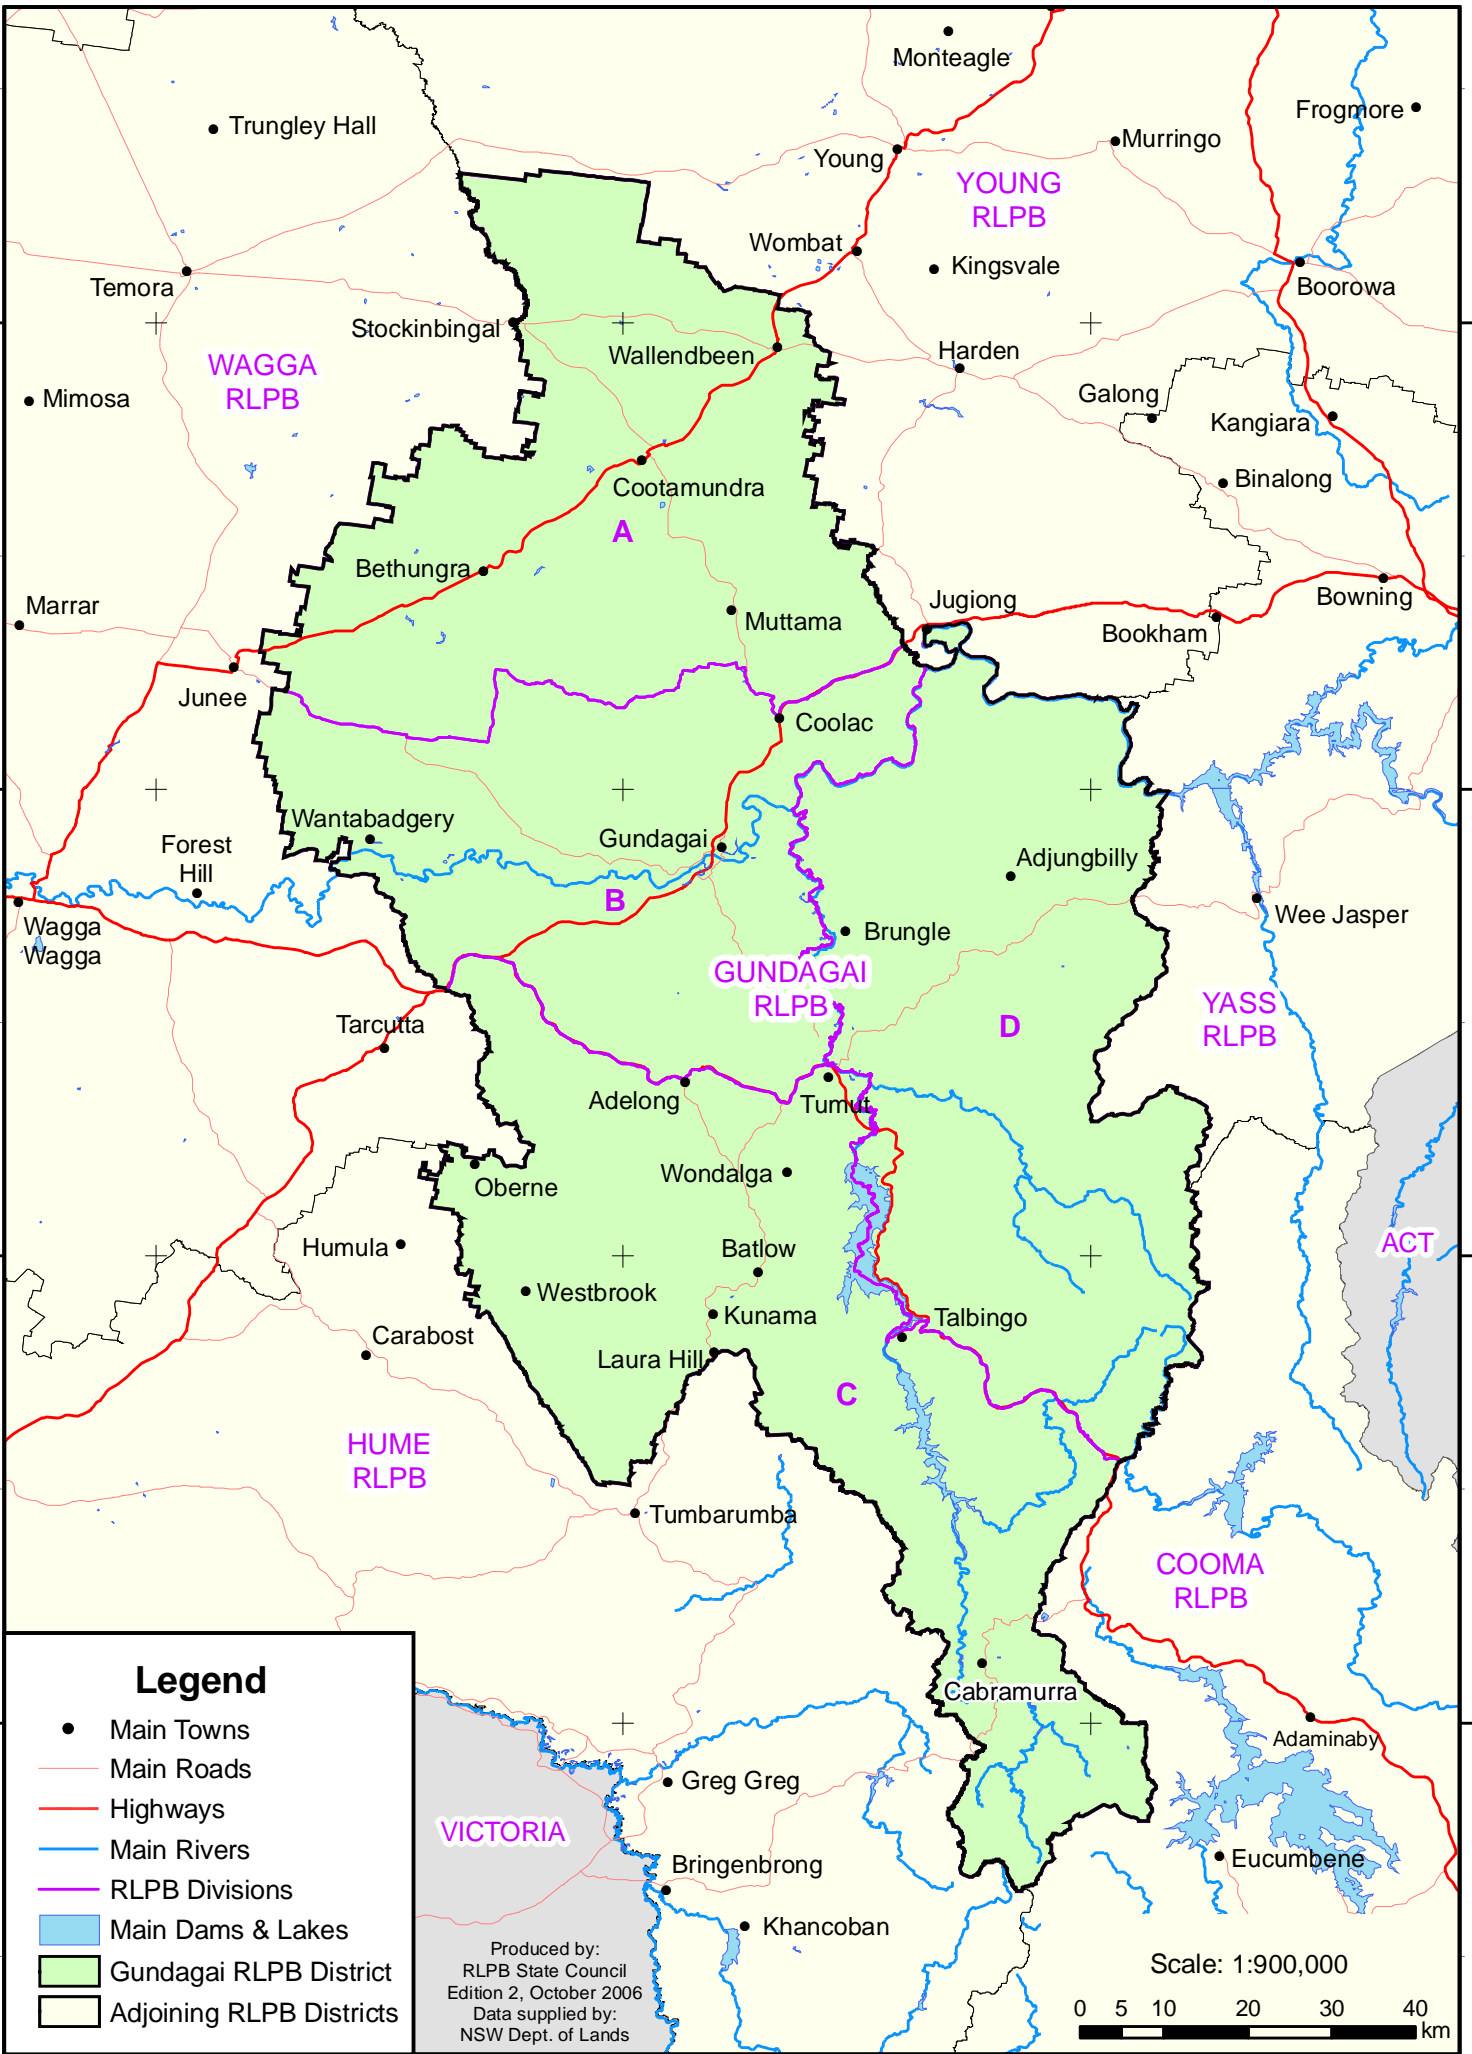

# Gundagai Rural Lands Protection Board District

## Legend

- Main Towns
- Main Roads
- Highways
- Main Rivers
- RLPB Divisions
- Main Dams & Lakes
- Gundagai RLPB District
- Adjoining RLPB Districts

Produced by:  
 RLPB State Council  
 Edition 2, October 2006  
 Data supplied by:  
 NSW Dept. of Lands

147°30'E      148°0'E      148°30'E

34°30'S  
35°0'S  
35°30'S  
36°0'S

34°30'S  
35°0'S  
35°30'S  
36°0'S