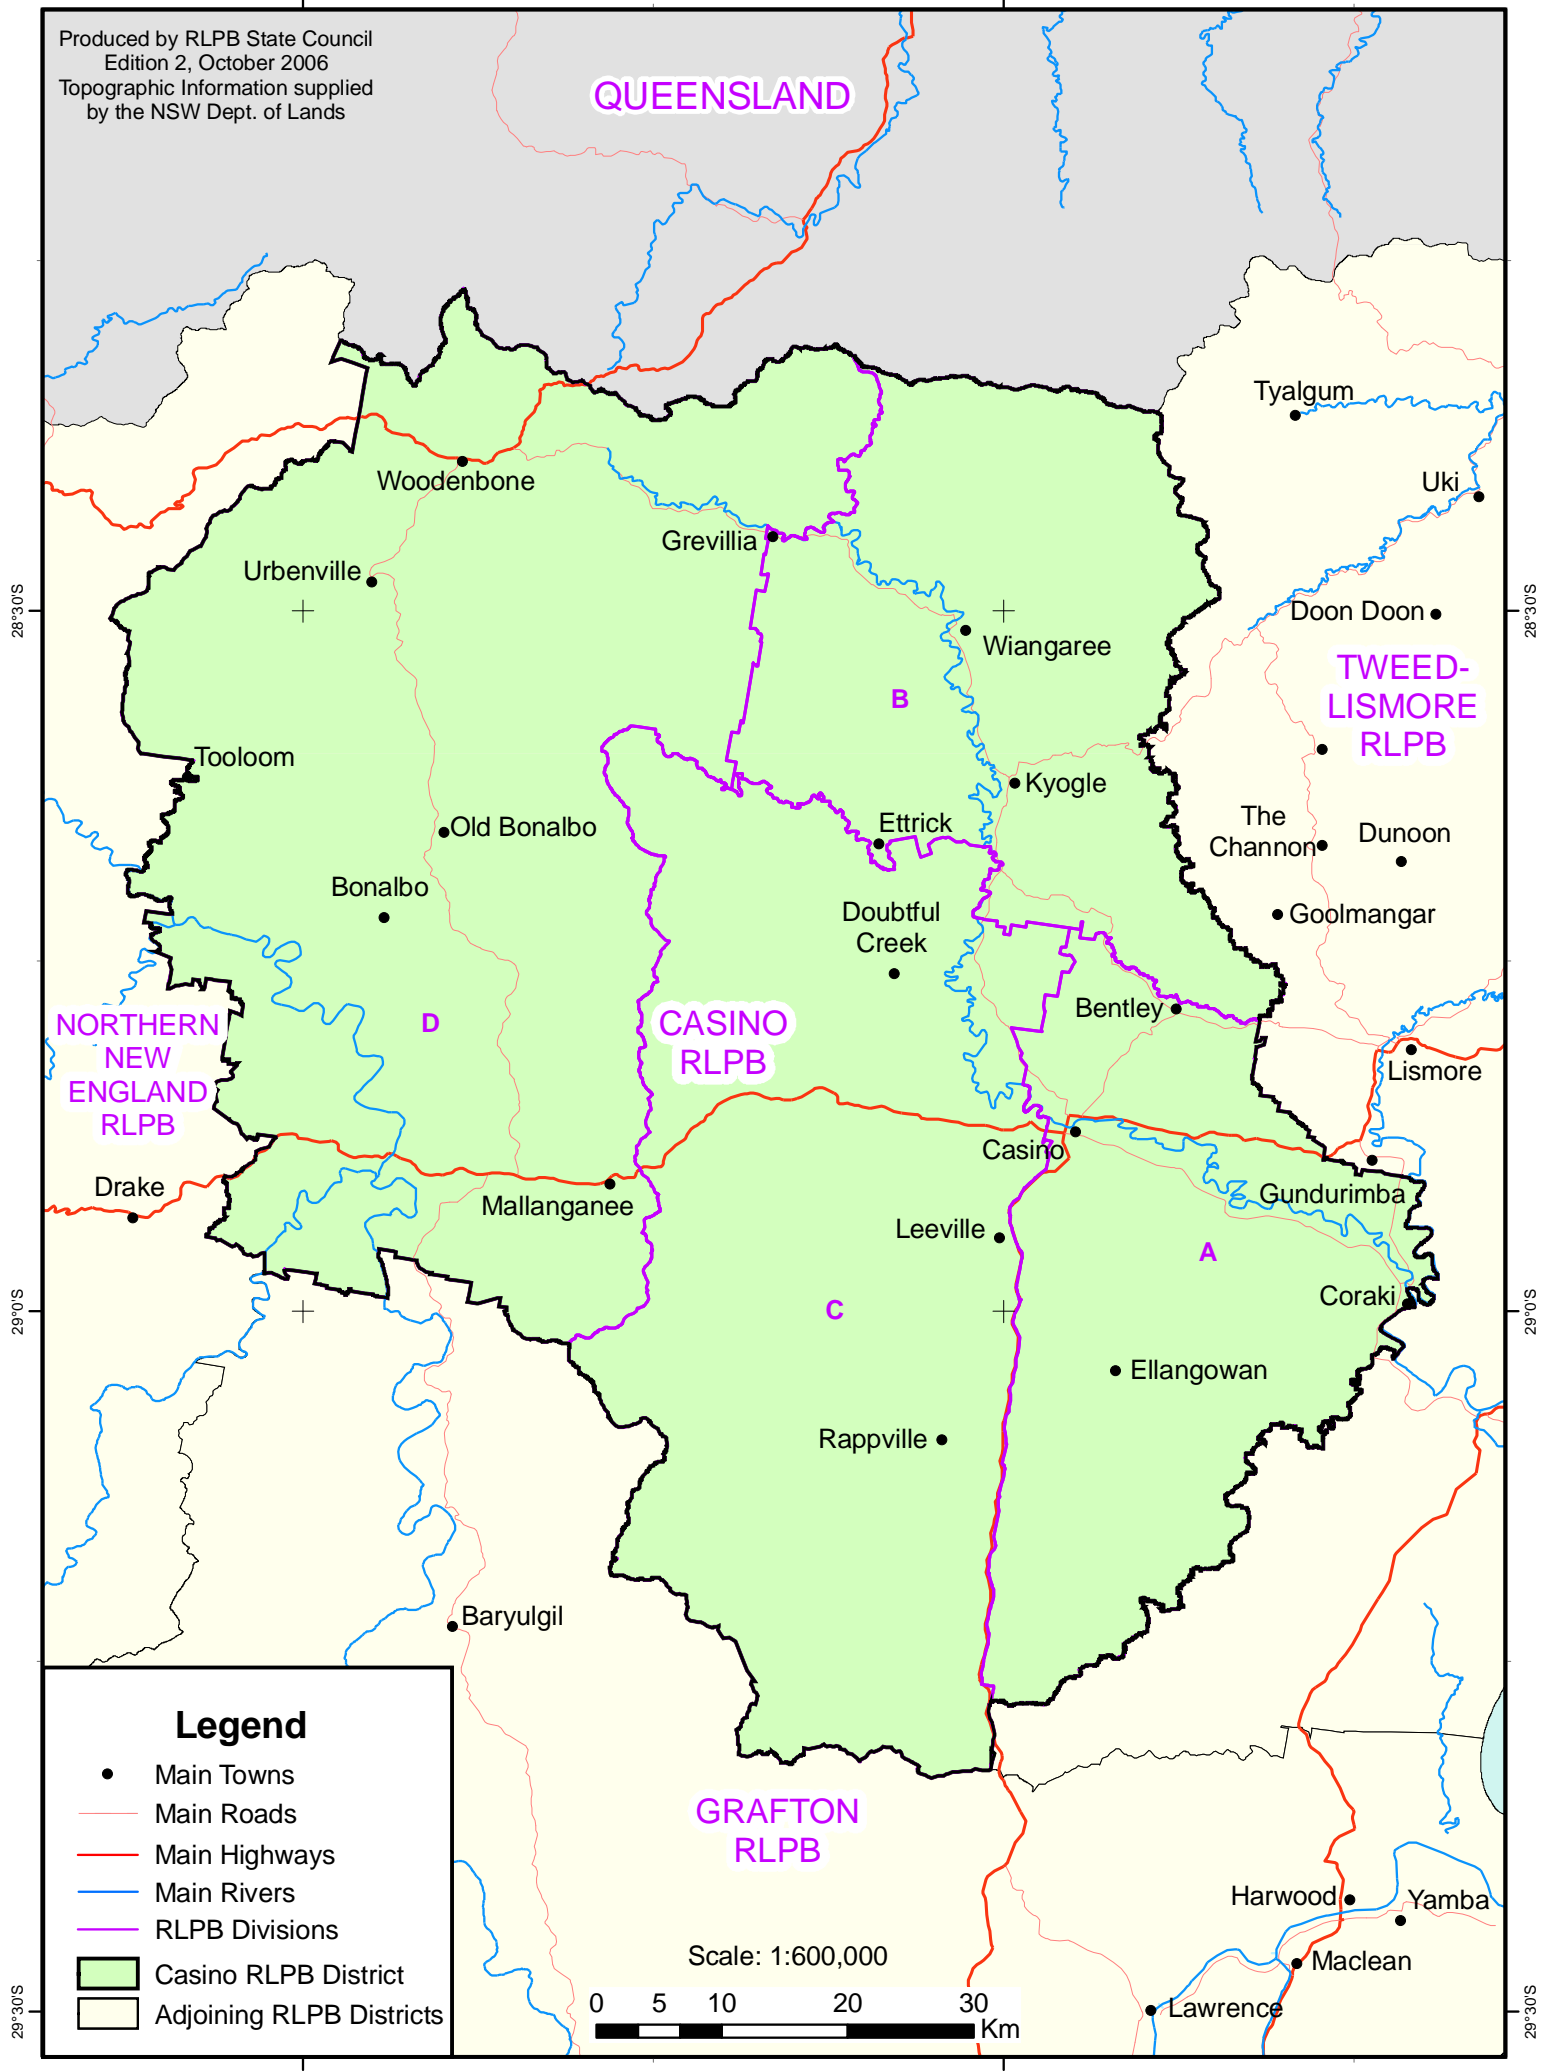

Casino Rural Lands Protection District

Produced by RLPB State Council
Edition 2, October 2006
Topographic Information supplied
by the NSW Dept. of Lands

NORTHERN
NEW
ENGLAND
RLPB

QUEENSLAND

TWEED-
LISMORE
RLPB

CASINO
RLPB

GRAFTON
RLPB

Legend

- Main Towns
- Main Roads
- Main Highways
- Main Rivers
- RLPB Divisions
- Casino RLPB District
- Adjoining RLPB Districts

Scale: 1:600,000

28°30'S

28°30'S

29°0'S

29°0'S

29°30'S

29°30'S

152°30'E

153°0'E