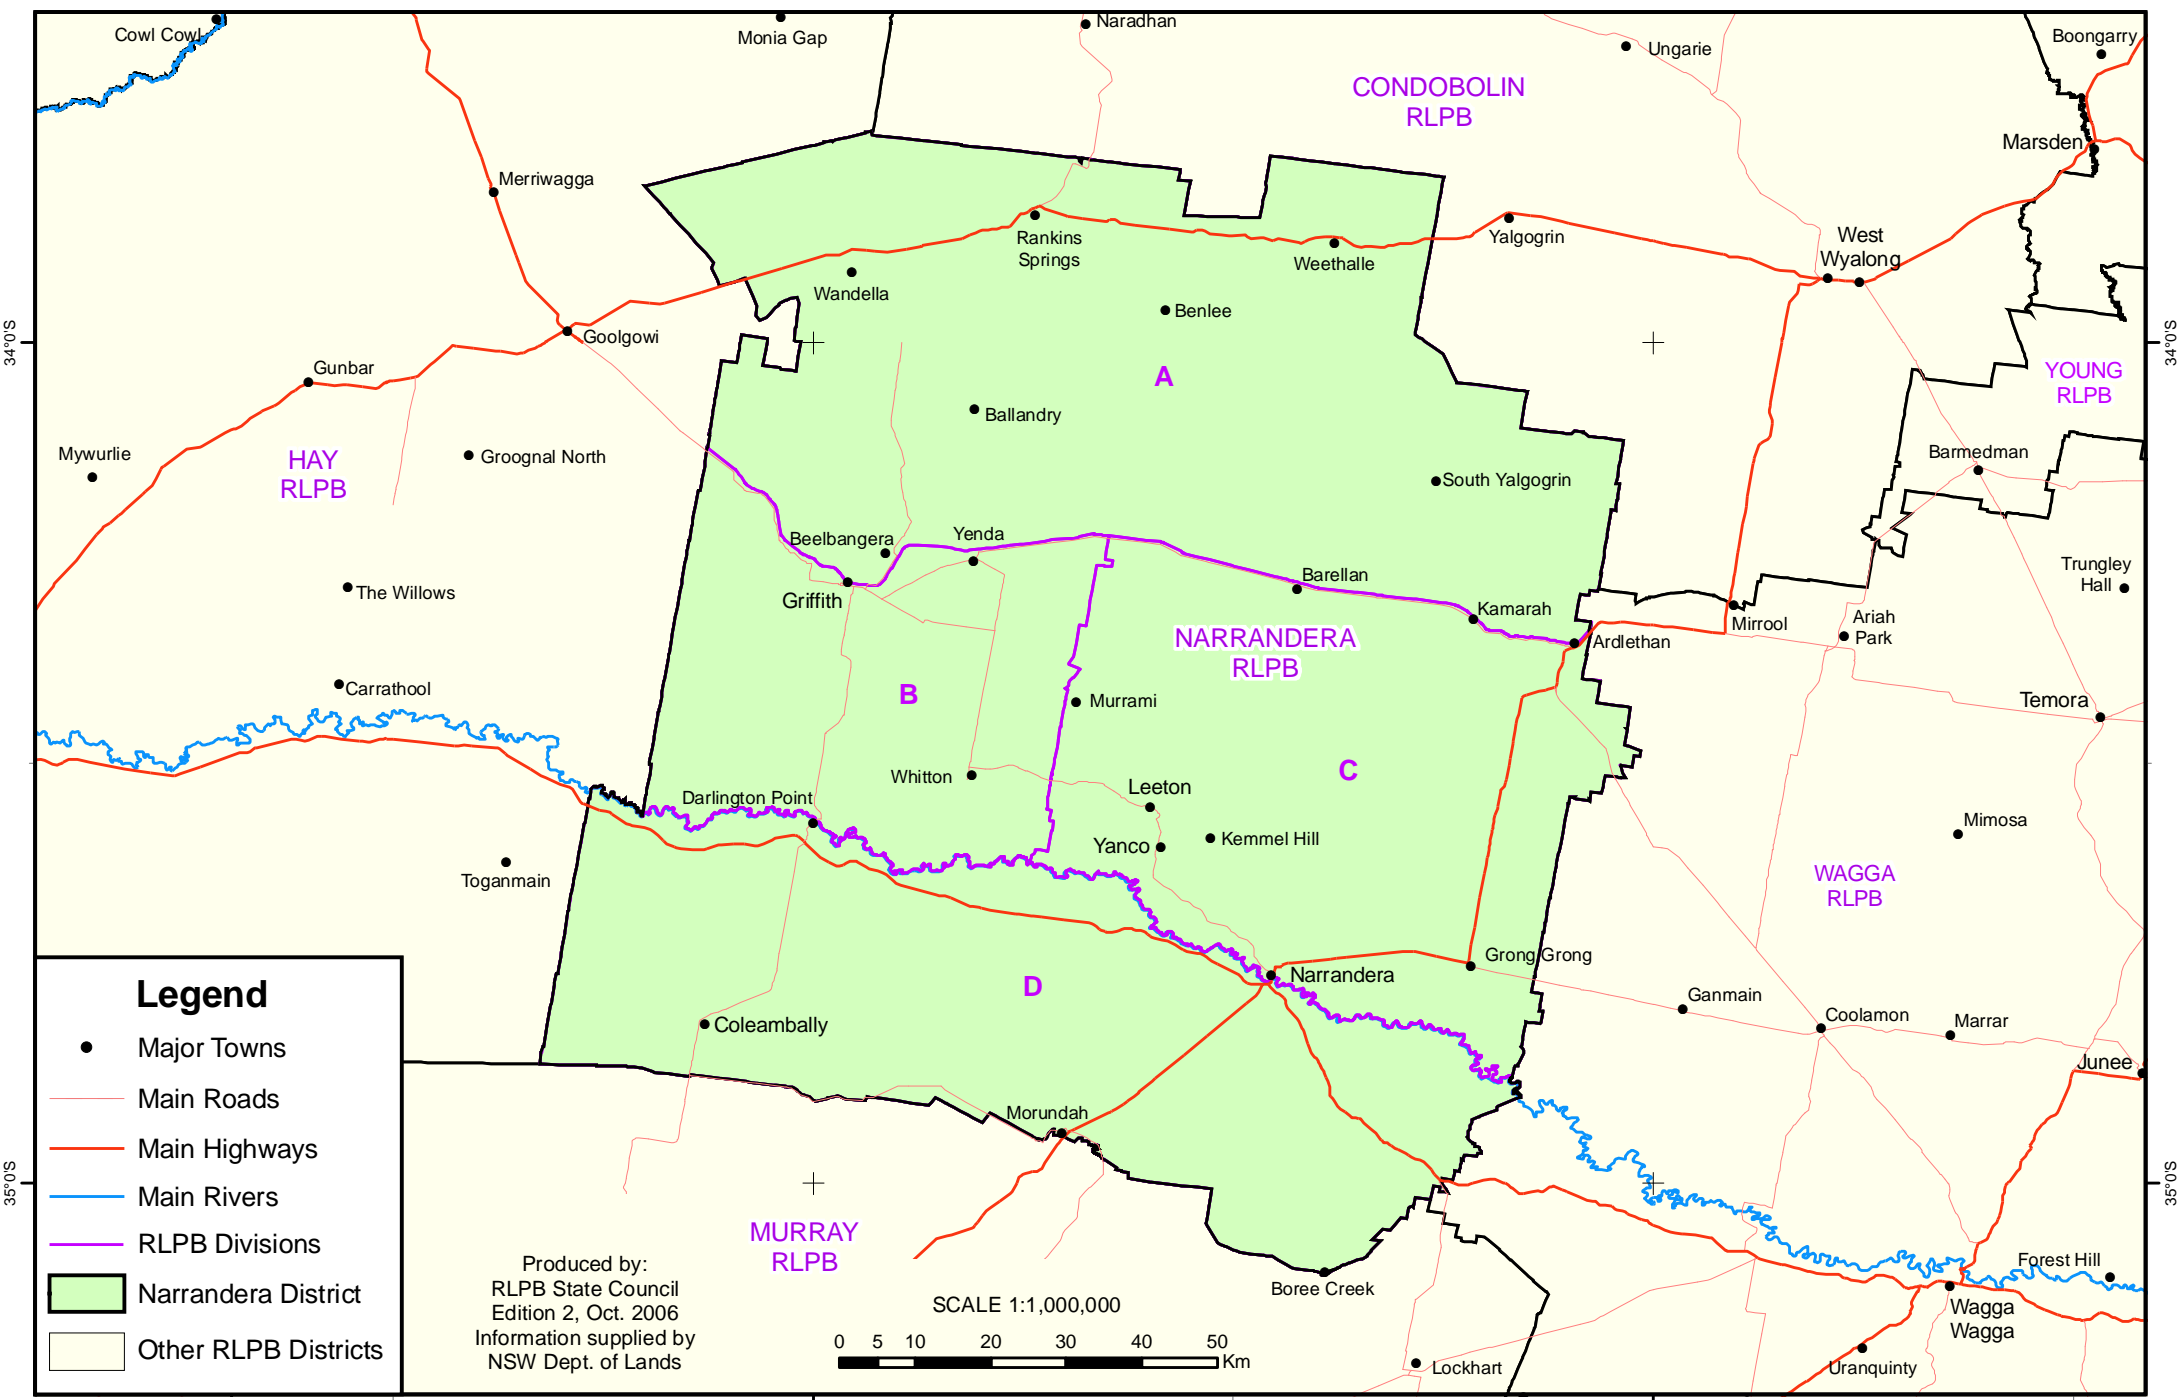

Narrandera Rural Lands Protection Board District

Legend

- Major Towns
- Main Roads
- Main Highways
- Main Rivers
- RLPB Divisions
- Narrandera District
- Other RLPB Districts

Produced by:
 RLPB State Council
 Edition 2, Oct. 2006
 Information supplied by
 NSW Dept. of Lands

146°0'E 147°0'E