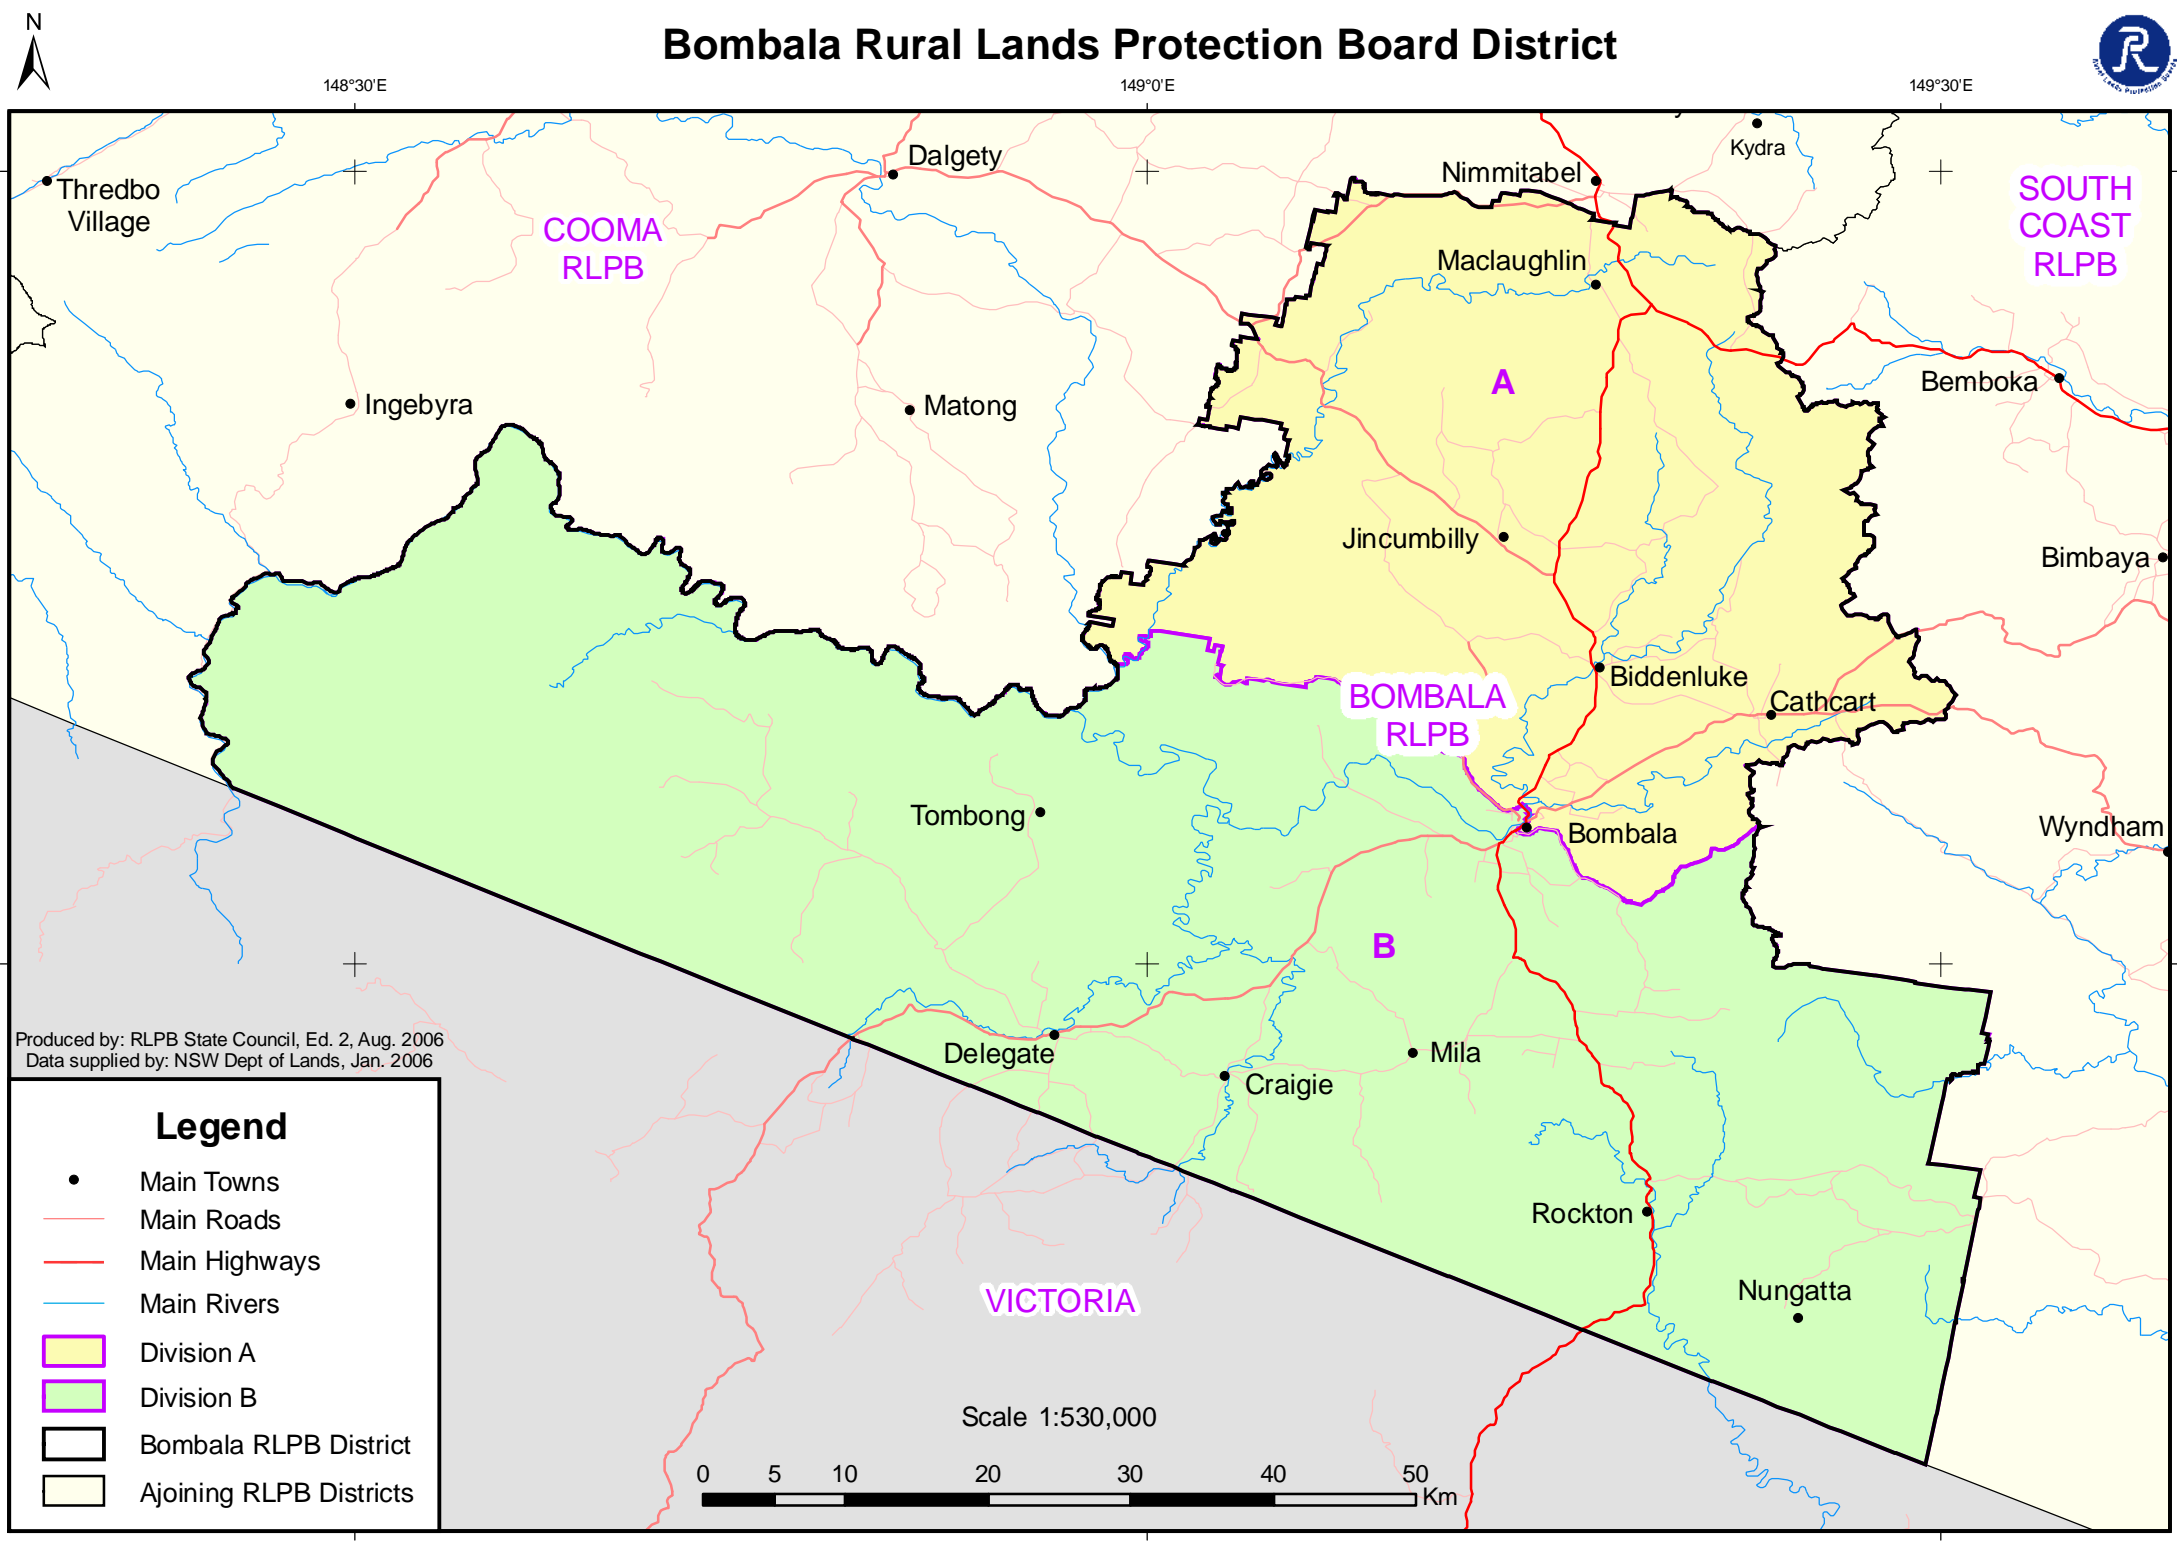

# Bombala Rural Lands Protection Board District

Produced by: RLPB State Council, Ed. 2, Aug. 2006  
Data supplied by: NSW Dept of Lands, Jan. 2006

## Legend

- Main Towns
- Main Roads
- Main Highways
- Main Rivers
- Division A
- Division B
- ▭ Bombala RLPB District
- ▭ Ajoining RLPB Districts

Scale 1:530,000